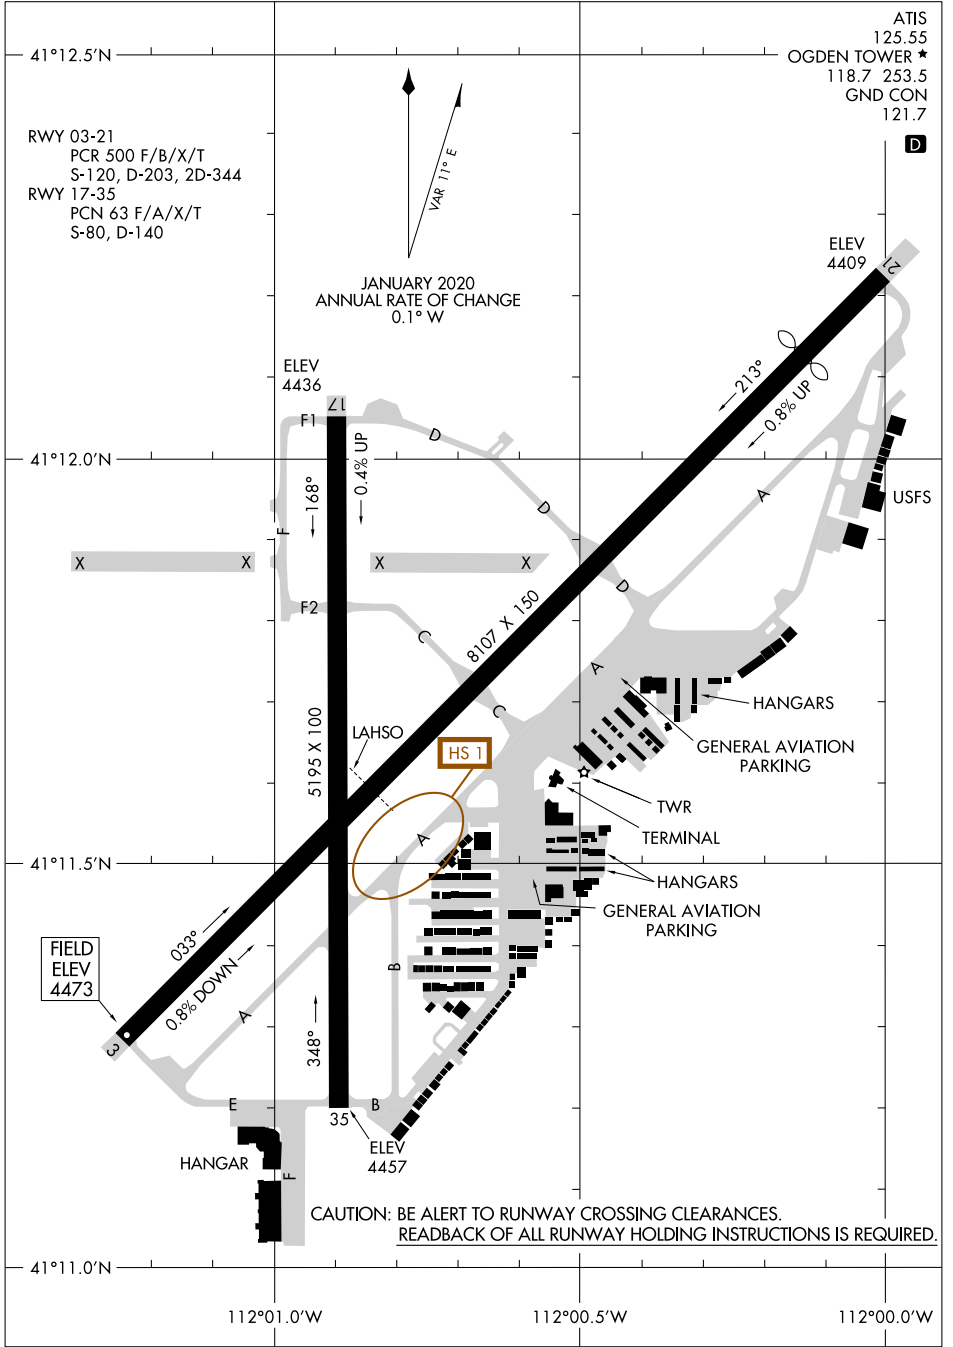

# AIRPORT DIAGRAM

AL-297 (FAA)

## OGDEN-HINCKLEY (OGD)

OGDEN, UTAH

SW-4, 14 MAY 2026 to 11 JUN 2026

SW-4, 14 MAY 2026 to 11 JUN 2026

# AIRPORT DIAGRAM

## OGDEN-HINCKLEY (OGD)