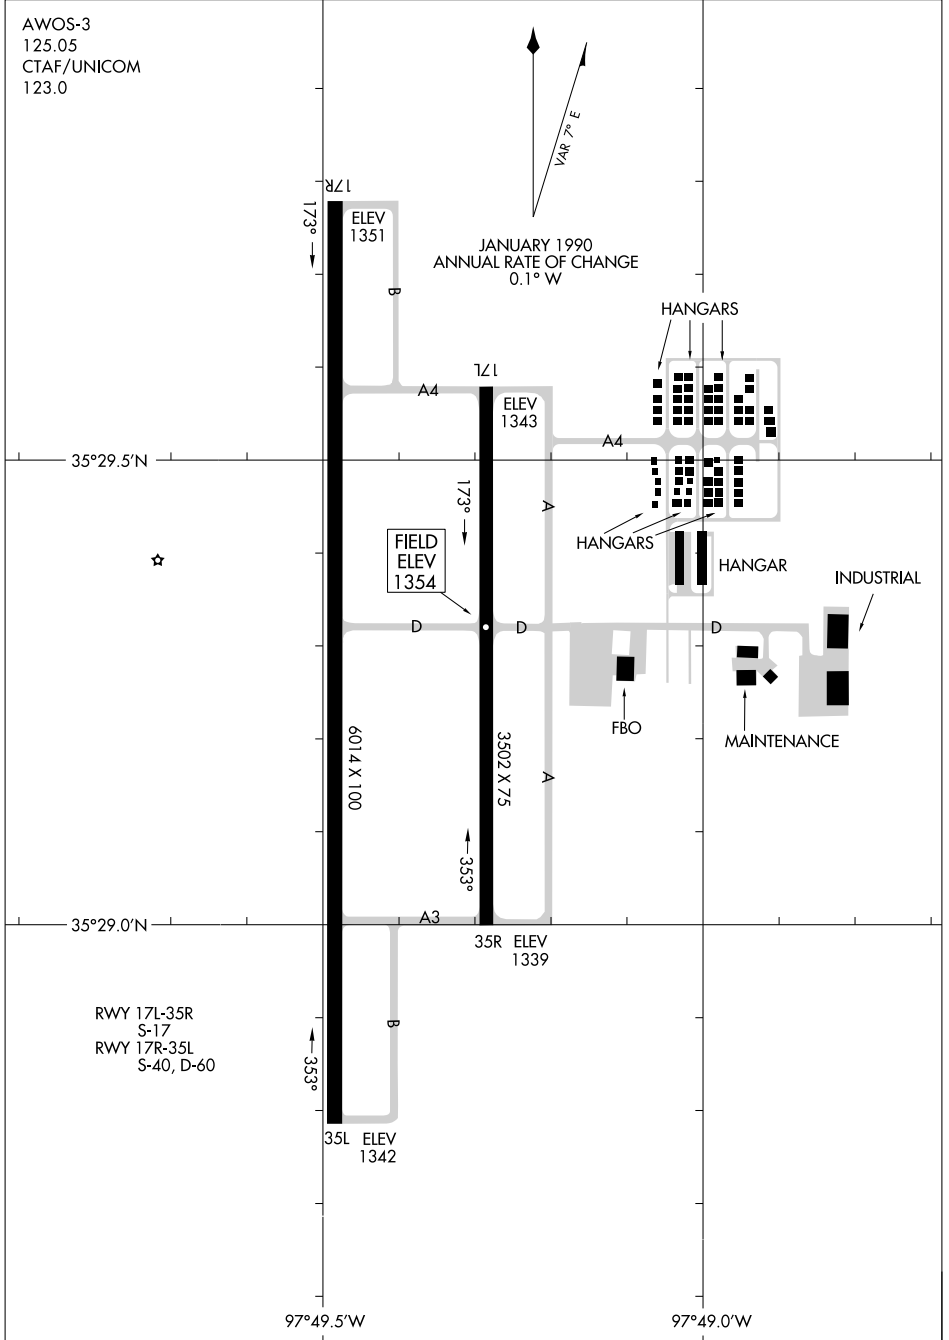

AIRPORT DIAGRAM

AL-298 (FAA)

CLARENCE E PAGE MUNI (RCE)
OKLAHOMA CITY, OKLAHOMA

SC-1, 14 MAY 2026 to 11 JUN 2026

SC-1, 14 MAY 2026 to 11 JUN 2026

AIRPORT DIAGRAM

OKLAHOMA CITY, OKLAHOMA
CLARENCE E PAGE MUNI (RCE)