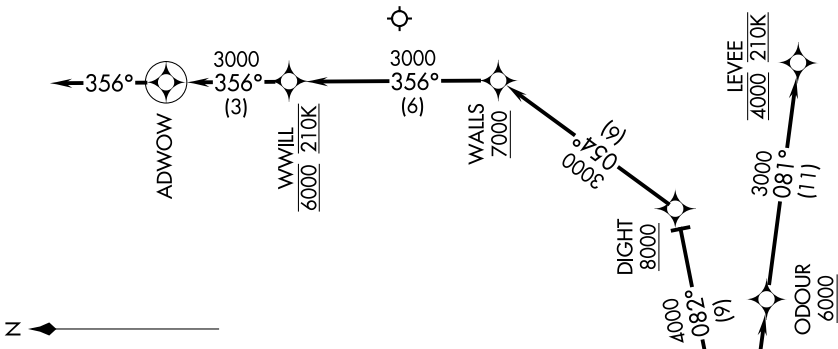

GHOST THREE ARRIVAL (RNAV)

SC-1, 14 MAY 2026 to 11 JUN 2026

OKC-D-ATIS
125.85
OKC CITY APP CON
124.6 266.8

NOTE: RADAR required.
NOTE: RNAV 1.
NOTE: DME/DME/IRU or GPS required.

ARRIVAL ROUTE DESCRIPTION

BROMA TRANSITION (BROMA.GHOST3)
RUSTS TRANSITION (RUSTS.GHOST3)

From GHOST on track 083° to CCASH.

LANDING RWYS 17L/R: From CCASH on track 082° to cross DIGIT at or above 8000, then on track 054° to cross WALLS at or above 7000, then on track 356° to cross WWILL at 6000 and at 210K, then on track 356° to ADWOW, then on track 356°. Expect RADAR vectors to final approach course.

LANDING RWYS 35L/R: From CCASH on track 081° to cross ODOUR at or above 6000, then on track 081° to cross LEVEE at 4000 and at 210K. Expect RNAV (RNP) approach.

SC-1, 14 MAY 2026 to 11 JUN 2026

NOTE: Chart not to scale.