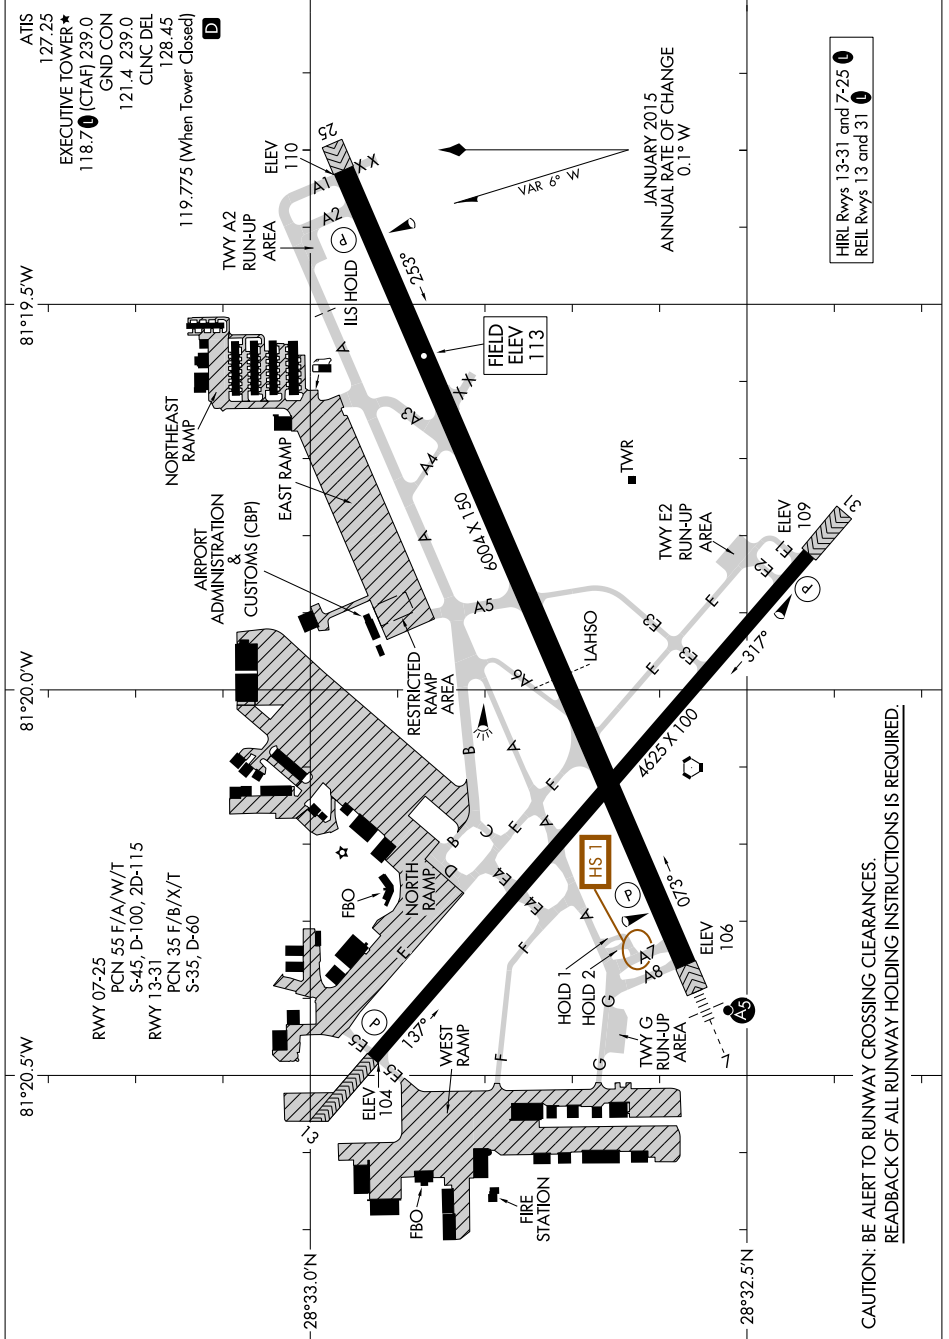

AIRPORT DIAGRAM

AL-305 (FAA)

ORLANDO EXEC (O.R.L.)
ORLANDO, FLORIDA

SE-3, 14 MAY 2026 to 11 JUN 2026

SE-3, 14 MAY 2026 to 11 JUN 2026

HIRL Rwy 13-31 and 7-25	①
REIL Rwy 13 and 31	②

CAUTION: BE ALERT TO RUNWAY CROSSING CLEARANCES.
READBACK OF ALL RUNWAY HOLDING INSTRUCTIONS IS REQUIRED.

AIRPORT DIAGRAM

ORLANDO, FLORIDA
ORLANDO EXEC (O.R.L.)