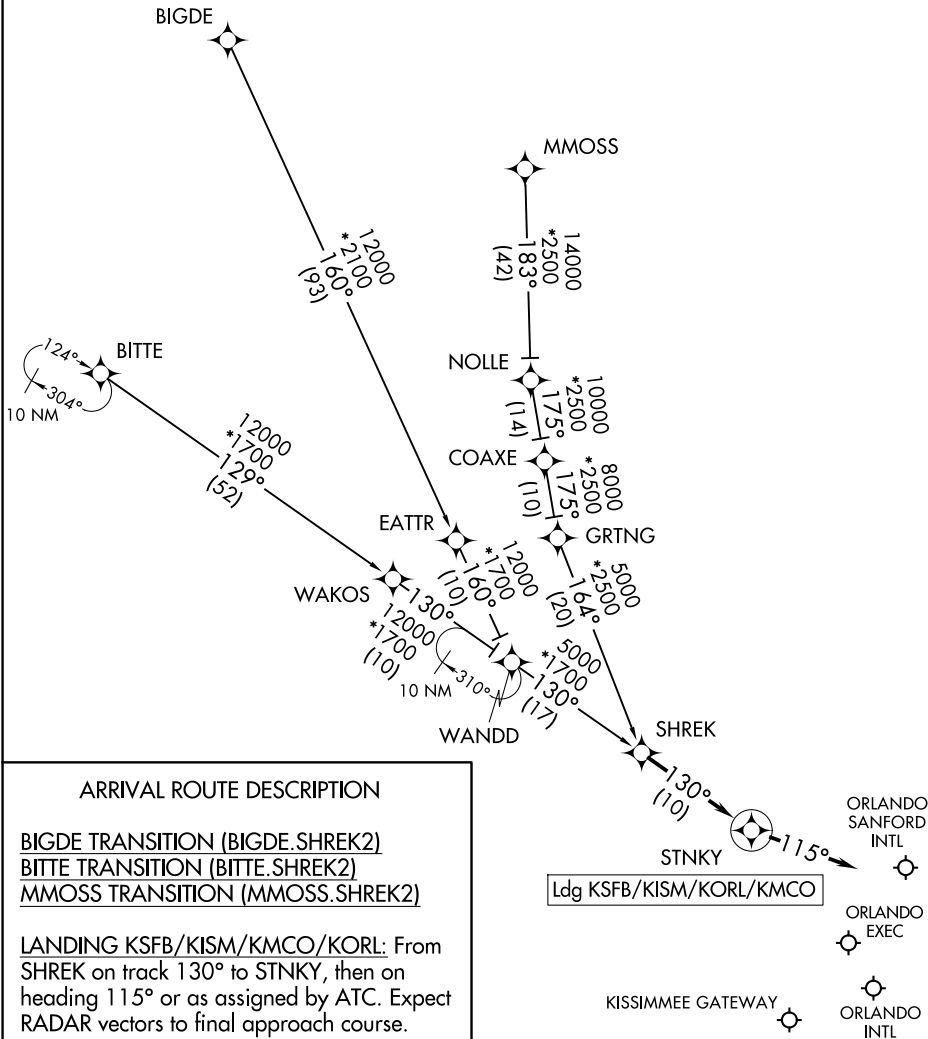

SHREK TWO ARRIVAL (RNAV)

ORLANDO, FLORIDA

RNAV 1 - DME/DME/IRU or GPS.

RADAR required.

ORLANDO APP CON 134.05 339.8
 JACKSONVILLE APP CON 128.675 263.05
 ISM ATIS 128.775
 ORL ATIS 127.25
 SFB ATIS 125.975
 MCO D-ATIS ARR 121.25

NOTE: Jets landing ISM and ORL, ATC assigned only.
 NOTE: Turboprops and props only landing MCO.
 NOTE: Landing all airports, expect RADAR vectors after STNKY.

SE-3, 14 MAY 2026 to 11 JUN 2026

SE-3, 14 MAY 2026 to 11 JUN 2026

NOTE: Chart not to scale.

SHREK TWO ARRIVAL (RNAV)

ORLANDO, FLORIDA