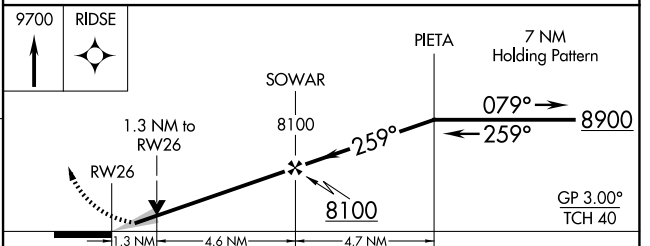

WAAS CH 40039 W26A	APP CRS 259°	Rwy Ldg TDZE Apt Elev	7702 6193 6204
--	------------------------	-----------------------------	---

RNAV (GPS) RWY 26

MORIARTY MUNI (ØEØ)

RNP APCH - GPS.	MISSED APPROACH: Climb to 9700 direct RIDSE and hold, continue climb-in-hold to 9700.
For uncompensated Baro-VNAV systems, LNAV/VNAV NA below -27°C or above 54°C. Circling Rwy 17, 35 NA at night.	

AWOS-3 118.05	ALBUQUERQUE CENTER 133.65 284.6	CTAF 122.9
-------------------------	---	----------------------

Procedure NA for arrival on OTO VOR airway radials 035 CW 150.

SW-1, 14 MAY 2026 to 11 JUN 2026

SW-1, 14 MAY 2026 to 11 JUN 2026

ELEV 6204	TDZE 6193
-----------	-----------

CATEGORY	A	B	C	D
LPV DA	6443-7/8	250 (300-7/8)		NA
LNAV/VNAV DA	6443-7/8	250 (300-7/8)		NA
LNAV MDA	6640-1	447 (500-1)	6640-1 3/8 447 (500-1 3/8)	NA
CIRCLING	6660-1 456 (500-1)	6680-1 476 (500-1)	6780-1 1/2 576 (600-1 1/2)	NA