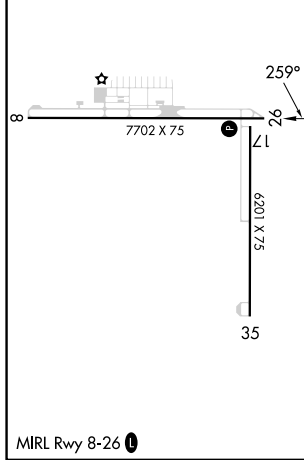

ELEV 6204	TDZE 6193