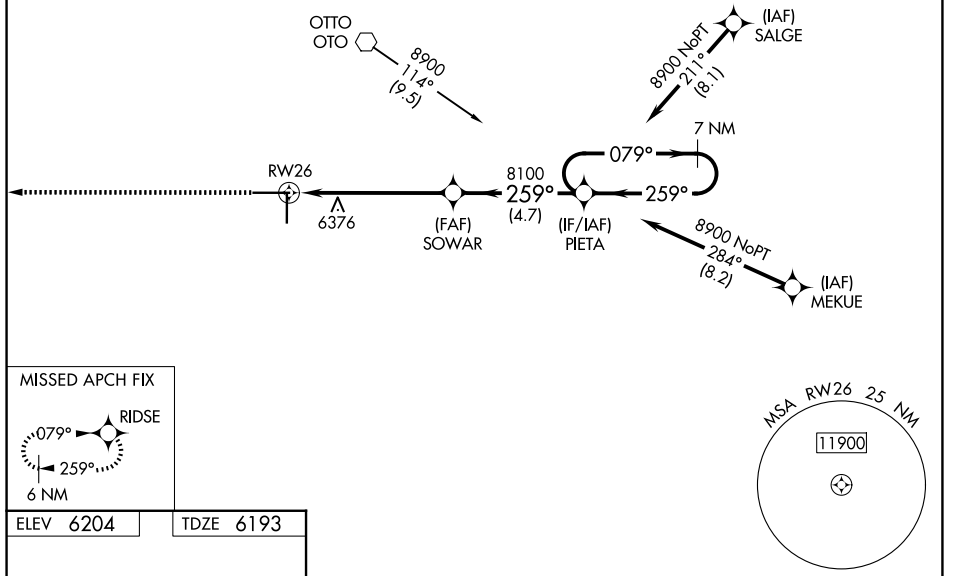

WAAS CH 40039 W26A	APP CRS 259°	Rwy Ldg TDZE Apt Elev	7702 6193 6204
--	------------------------	-----------------------------	---

RNAV (GPS) RWY 26

MORIARTY MUNI (ØEØ)

RNP APCH - GPS.	MISSED APPROACH: Climb to 9700 direct RIDSE and hold, continue climb-in-hold to 9700.
For uncompensated Baro-VNAV systems, LNAV/VNAV NA below -27°C or above 54°C. Circling Rwy 17, 35 NA at night.	

AWOS-3 118.05	ALBUQUERQUE CENTER 133.65 284.6	CTAF 122.9
-------------------------	---	----------------------

Procedure NA for arrival on OTO VOR airway radials 035 CW 150.

SW-1, 14 MAY 2026 to 11 JUN 2026

SW-1, 14 MAY 2026 to 11 JUN 2026

ELEV 6204	TDZE 6193
-----------	-----------

CATEGORY	A	B	C	D
LPV DA	6443-7/8	250 (300-7/8)		NA
LNAV/VNAV DA	6443-7/8	250 (300-7/8)		NA
LNAV MDA	6640-1	447 (500-1)	6640-1 3/8 447 (500-1 3/8)	NA
CIRCLING	6660-1 456 (500-1)	6680-1 476 (500-1)	6780-1 1/2 576 (600-1 1/2)	NA