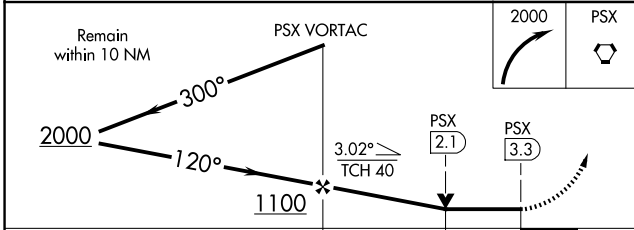

MISSED APPROACH: Climbing right turn to 2000 direct PSX VORTAC and hold.

ASOS
118.025

HOUSTON CENTER
135.05 353.6

UNICOM
122.8 (CTAF) 0

SC-5, 14 MAY 2026 to 11 JUN 2026

SC-5, 14 MAY 2026 to 11 JUN 2026

CATEGORY	A	B	C	D
S-13		380-1 367 (400-1)		380-1¼ 367 (400-1¼)
CIRCLING	460-1 446 (500-1)	480-1 466 (500-1)	560-1½ 546 (600-1½)	700-2¼ 686 (700-2¼)