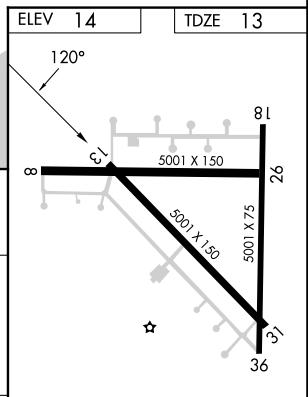

MISSED APPROACH: Climbing right turn to 2000 direct PSX VORTAC and hold.

ASOS
118.025

HOUSTON CENTER
135.05 353.6

UNICOM
122.8 (CTAF) 0

SC-5, 14 MAY 2026 to 11 JUN 2026

SC-5, 14 MAY 2026 to 11 JUN 2026

CATEGORY	A	B	C	D
S-13		380-1 367 (400-1)		380-1¼ 367 (400-1¼)
CIRCLING	460-1 446 (500-1)	480-1 466 (500-1)	560-1½ 546 (600-1½)	700-2¼ 686 (700-2¼)

REIL Rwys 13 and 31	FAF to MAP 3.3 NM					
MIRL Rwy 13-31	Knots	60	90	120	150	180
	Min:Sec	3:18	2:12	1:39	1:19	1:06