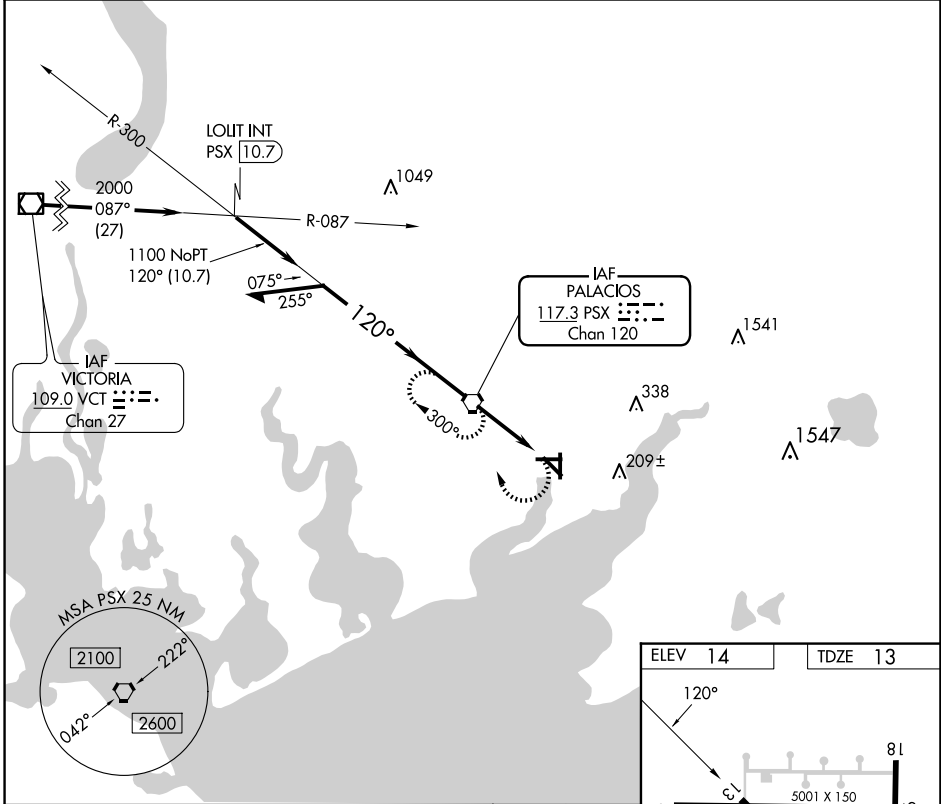

VORTAC PSX 117.3 Chan 120	APP CRS 120°	Rwy Idg TDZE 13 Apt Elev 14	5001
---	------------------------	---	-------------

VOR RWY 13

PALACIOS MUNI (PSX)

⚠ When local altimeter setting not received, use Port Lavaca altimeter setting: increase all MDAs 60 feet and S-13 Cat C/D and Circling Cat C/D visibility ¼ SM. Rwy 13 helicopter visibility reduction below ¾ SM NA. Circling Rwy 8, 18, 26, 31, 36 NA at night.

MISSED APPROACH: Climbing right turn to 2000 direct PSX VORTAC and hold.

ASOS
118.025

HOUSTON CENTER
135.05 353.6

UNICOM
122.8 (CTAF) 0

SC-5, 14 MAY 2026 to 11 JUN 2026

SC-5, 14 MAY 2026 to 11 JUN 2026

CATEGORY	A	B	C	D
S-13		380-1 367 (400-1)		380-1¼ 367 (400-1¼)
CIRCLING	460-1 446 (500-1)	480-1 466 (500-1)	560-1½ 546 (600-1½)	700-2¼ 686 (700-2¼)

REIL Rwys 13 and 31	FAF to MAP 3.3 NM					
MIRL Rwy 13-31	Knots	60	90	120	150	180
	Min:Sec	3:18	2:12	1:39	1:19	1:06