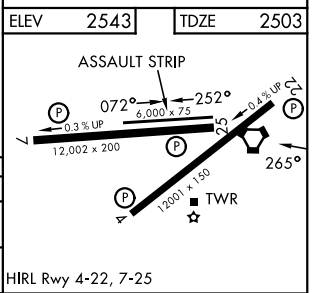

HI-TACAN Y RWY 25

TACAN PMD Chan 102(Y)	APCH CRS 265°	Rwy Idg 12,002 TDZE 2503 Arprt Elev 2543
---------------------------------	-------------------------	---

[USAF]

PALMDALE USAF PLANT 42 (KPMDF)

∇ * Circling not authorized S of Rwy 4 and 25.
▲ MISSED APPROACH: Climb to 3000 then climbing right turn to 6000 on heading 318° and on PMD VORTAC R-298 to JERID INT/PMD 21.2 DME and hold.

ATIS 118.275	JOSHUA APP CON 124.55 363.0	TOWER★ 123.7 (CTAF) 317.6	GND CON 121.9 317.6
------------------------	---------------------------------------	-------------------------------------	-------------------------------