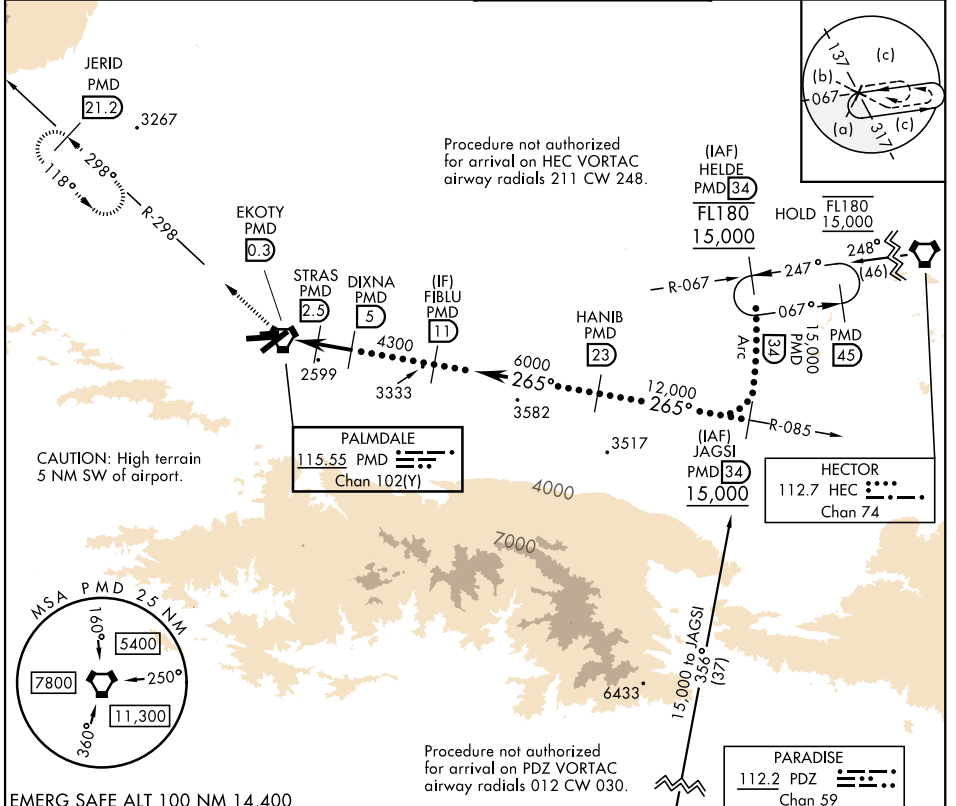

HI-TACAN Y RWY 25

TACAN PMD Chan 102(Y)	APCH CRS 265°	Rwy Idg 12,002 TDZE 2503 Arprt Elev 2543
---------------------------------	-------------------------	---

[USAF]

PALMDALE USAF PLANT 42 (KPMDF)

∇ * Circling not authorized S of Rwy 4 and 25.
▲ MISSED APPROACH: Climb to 3000 then climbing right turn to 6000 on heading 318° and on PMD VORTAC R-298 to JERID INT/PMD 21.2 DME and hold.

ATIS 118.275	JOSHUA APP CON 124.55 363.0	TOWER★ 123.7 (CTAF) 317.6	GND CON 121.9 317.6
------------------------	---------------------------------------	-------------------------------------	-------------------------------

HI-TACAN Y RWY 25

SW-3, 14 MAY 2026 to 11 JUN 2026

SW-3, 14 MAY 2026 to 11 JUN 2026