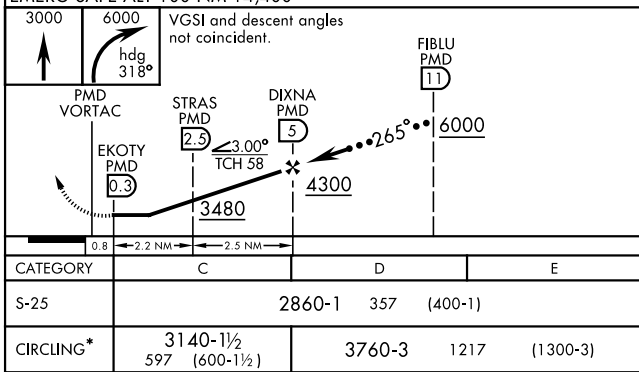

HI-TACAN Y RWY 25

TACAN PMD Chan 102(Y)	APCH CRS 265°	Rwy Idg 12,002 TDZE 2503 Arprt Elev 2543
---------------------------------	-------------------------	---

[USAF]

PALMDALE USAF PLANT 42 (KPMDF)

∇ * Circling not authorized S of Rwy 4 and 25.
▲ MISSED APPROACH: Climb to 3000 then climbing right turn to 6000 on heading 318° and on PMD VORTAC R-298 to JERID INT/PMD 21.2 DME and hold.

ATIS 118.275	JOSHUA APP CON 124.55 363.0	TOWER★ 123.7 (CTAF) 317.6	GND CON 121.9 317.6
------------------------	---------------------------------------	-------------------------------------	-------------------------------

HI-TACAN Y RWY 25

SW-3, 14 MAY 2026 to 11 JUN 2026

SW-3, 14 MAY 2026 to 11 JUN 2026