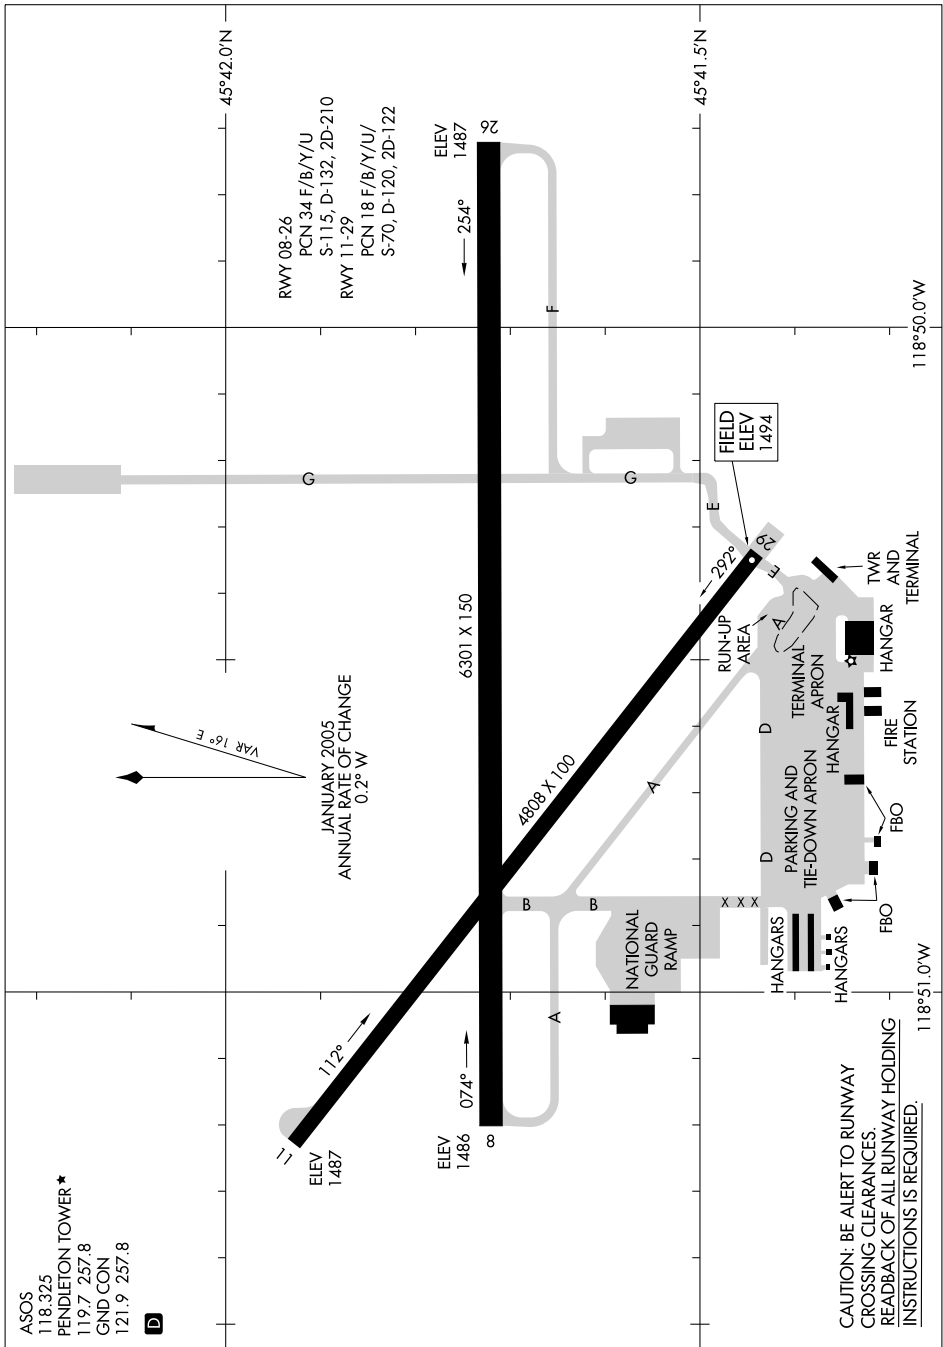

AIRPORT DIAGRAM

EASTERN OREGON RGNL AT PENDLETON (PDT)
AL-316 (FAA)

PENDLETON, OREGON

NW-1, 14 MAY 2026 to 11 JUN 2026

NW-1, 14 MAY 2026 to 11 JUN 2026

AIRPORT DIAGRAM

PENDLETON, OREGON
EASTERN OREGON RGNL AT PENDLETON (PDT)