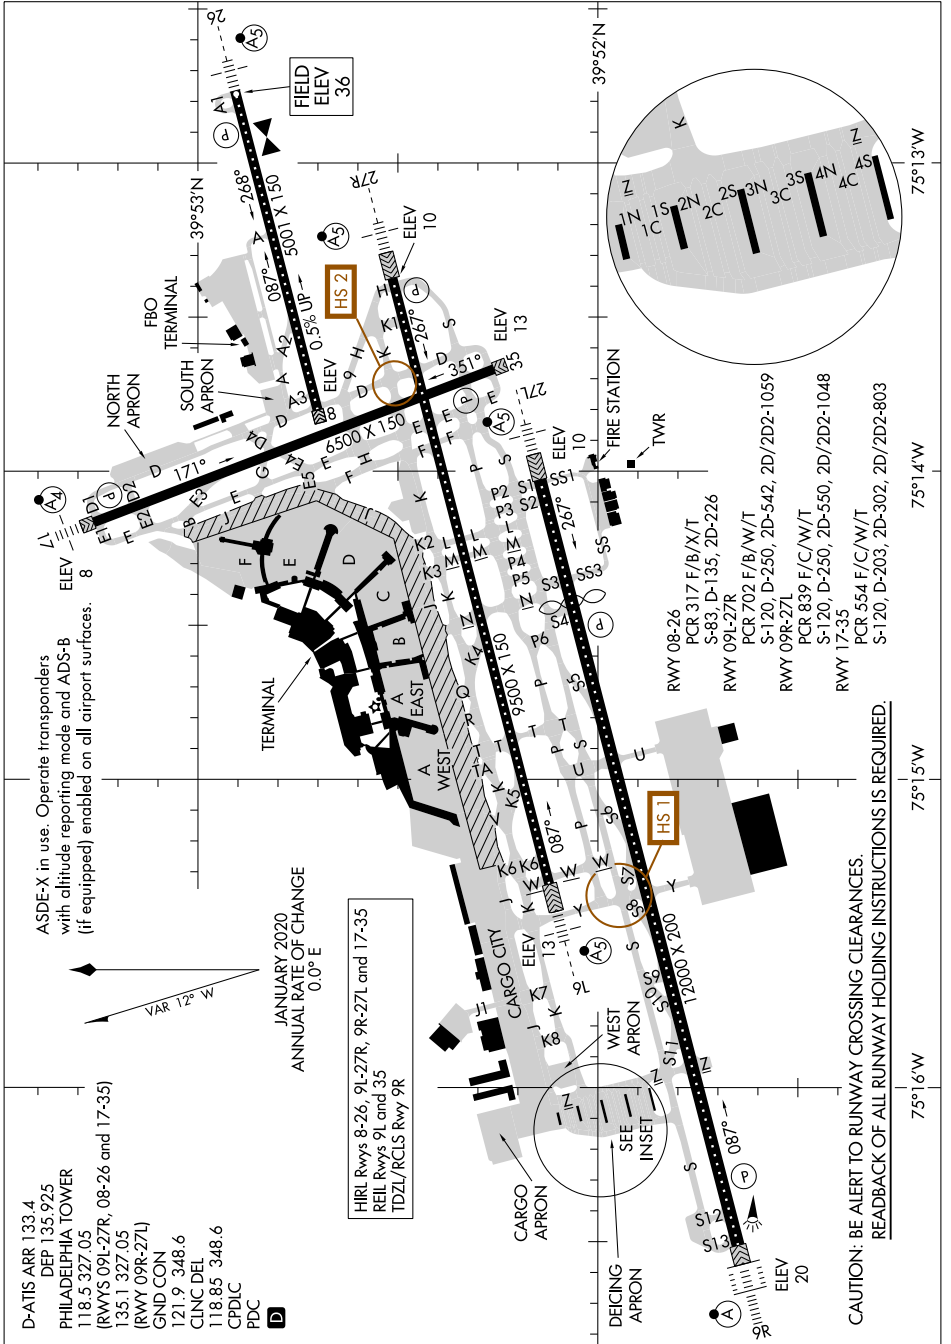

AIRPORT DIAGRAM

AL-320 (FAA)

PHILADELPHIA INTL (PHL)
PHILADELPHIA, PENNSYLVANIA

NE-4, 14 MAY 2026 to 11 JUN 2026

AIRPORT DIAGRAM

NE-4, 14 MAY 2026 to 11 JUN 2026