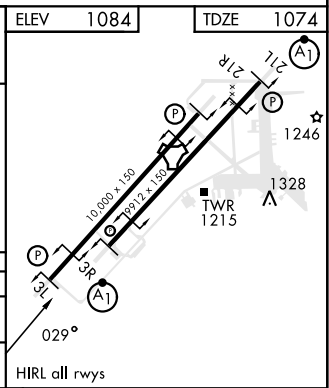

HI-TACAN RWY 3R

SW-4, 14 MAY 2026 to 11 JUN 2026

SW-4, 14 MAY 2026 to 11 JUN 2026