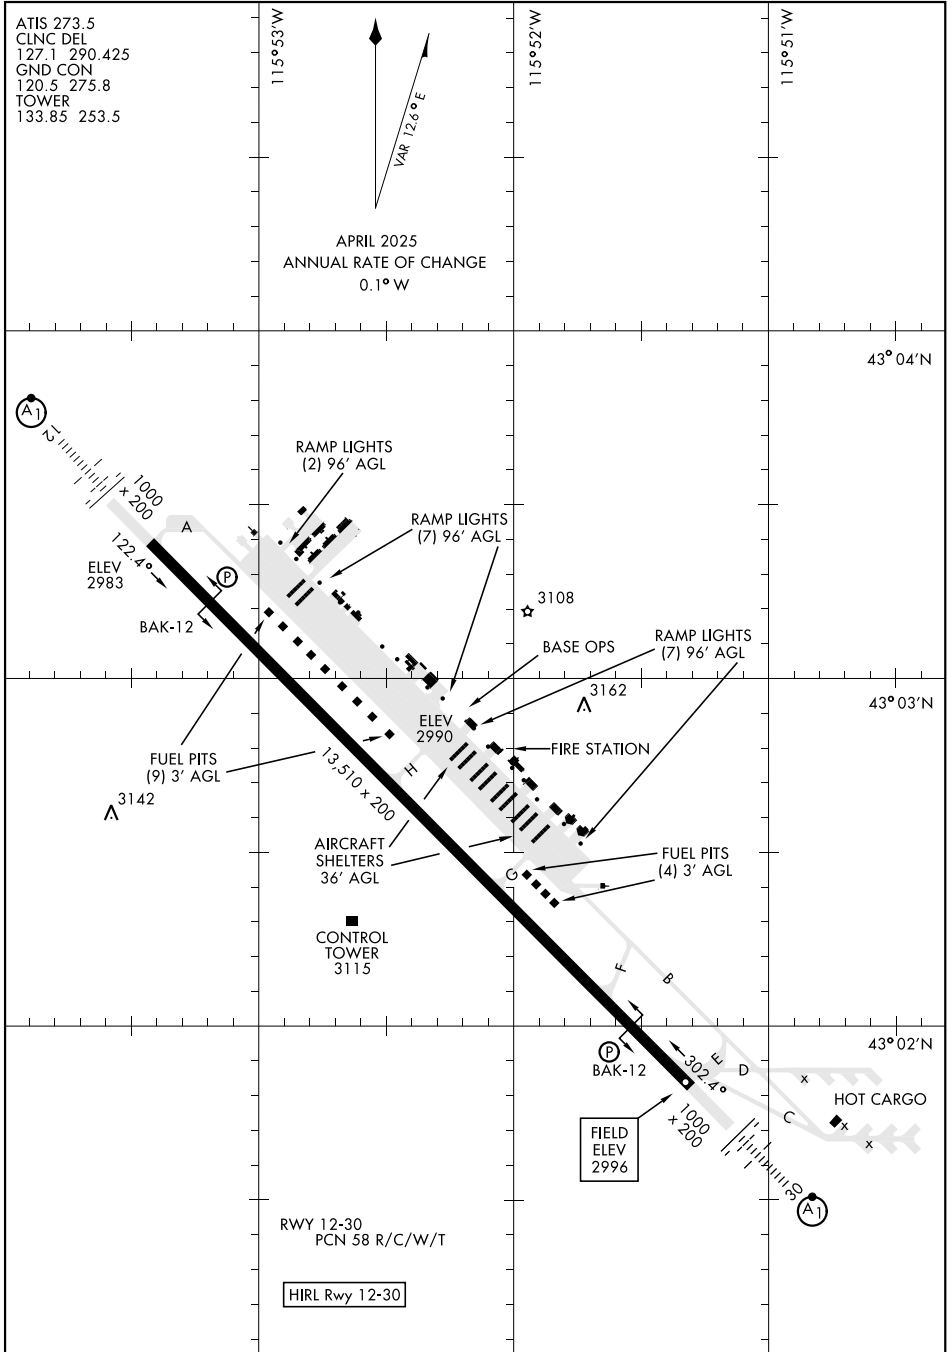

AIRPORT DIAGRAM

[USAF]

MOUNTAIN HOME AFB (KMUO)

MOUNTAIN HOME, IDAHO

ATIS 273.5
 CLNC DEL 127.1 290.425
 GND CON 120.5 275.8
 TOWER 133.85 253.5

APRIL 2025
 ANNUAL RATE OF CHANGE
 0.1° W

NW-1, 14 MAY 2026 to 11 JUN 2026

NW-1, 14 MAY 2026 to 11 JUN 2026

AIRPORT DIAGRAM

MOUNTAIN HOME, IDAHO
MOUNTAIN HOME AFB (KMUO)