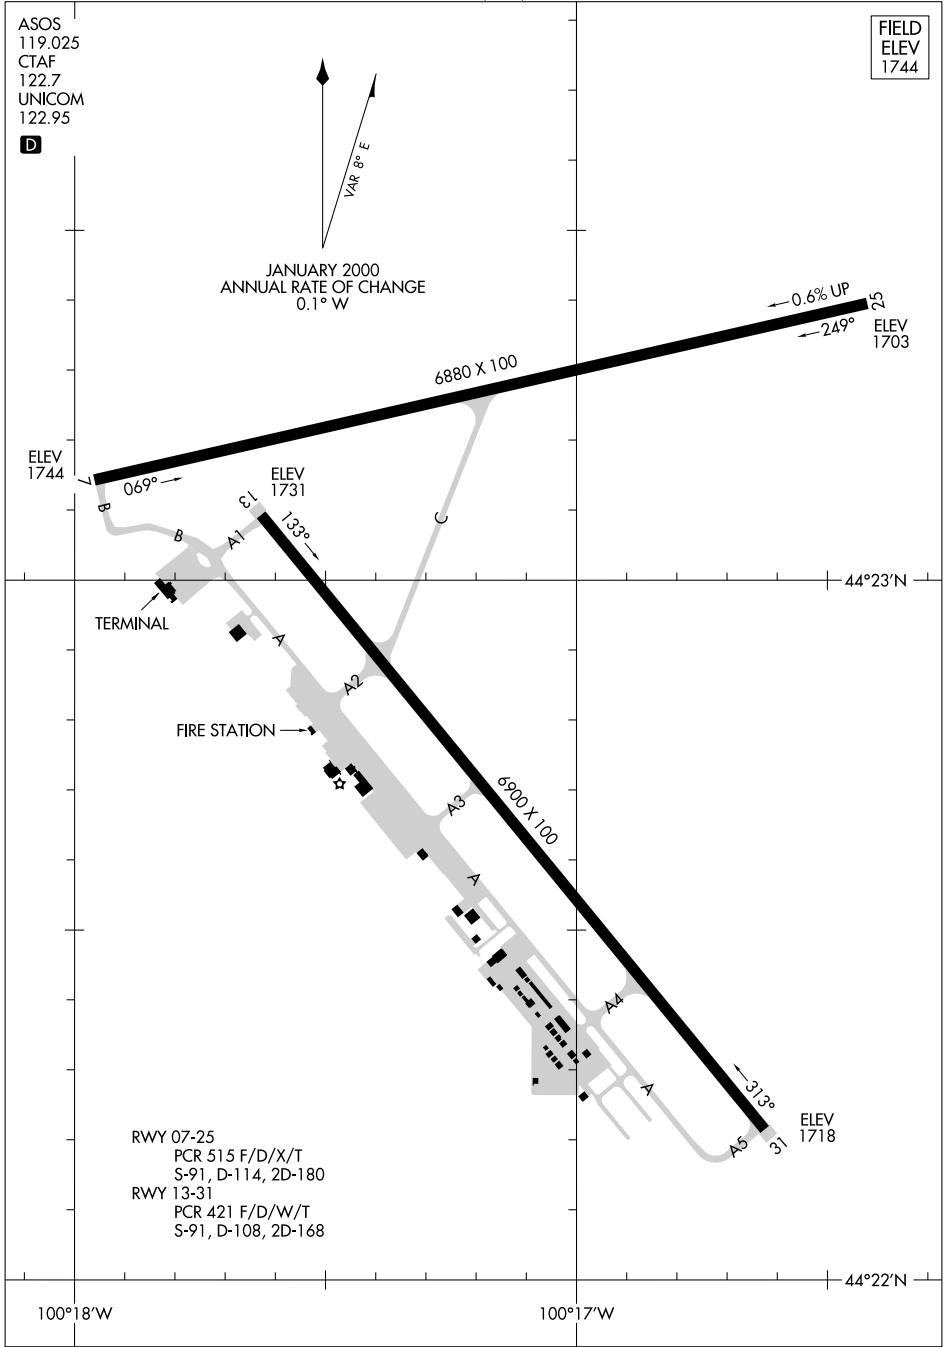

# AIRPORT DIAGRAM

AL-324 (FAA)

PIERRE RGNL (PIR)  
PIERRE, SOUTH DAKOTA

ASOS  
119.025  
CTAF  
122.7  
UNICOM  
122.95

**D**

FIELD  
ELEV  
1744

VAR 8° E  
JANUARY 2000  
ANNUAL RATE OF CHANGE  
0.1° W

NC-1, 14 MAY 2026 to 11 JUN 2026

NC-1, 14 MAY 2026 to 11 JUN 2026

RWY 07-25  
PCR 515 F/D/X/T  
S-91, D-114, 2D-180

RWY 13-31  
PCR 421 F/D/W/T  
S-91, D-108, 2D-168

# AIRPORT DIAGRAM

26134

PIERRE, SOUTH DAKOTA  
PIERRE RGNL (PIR)