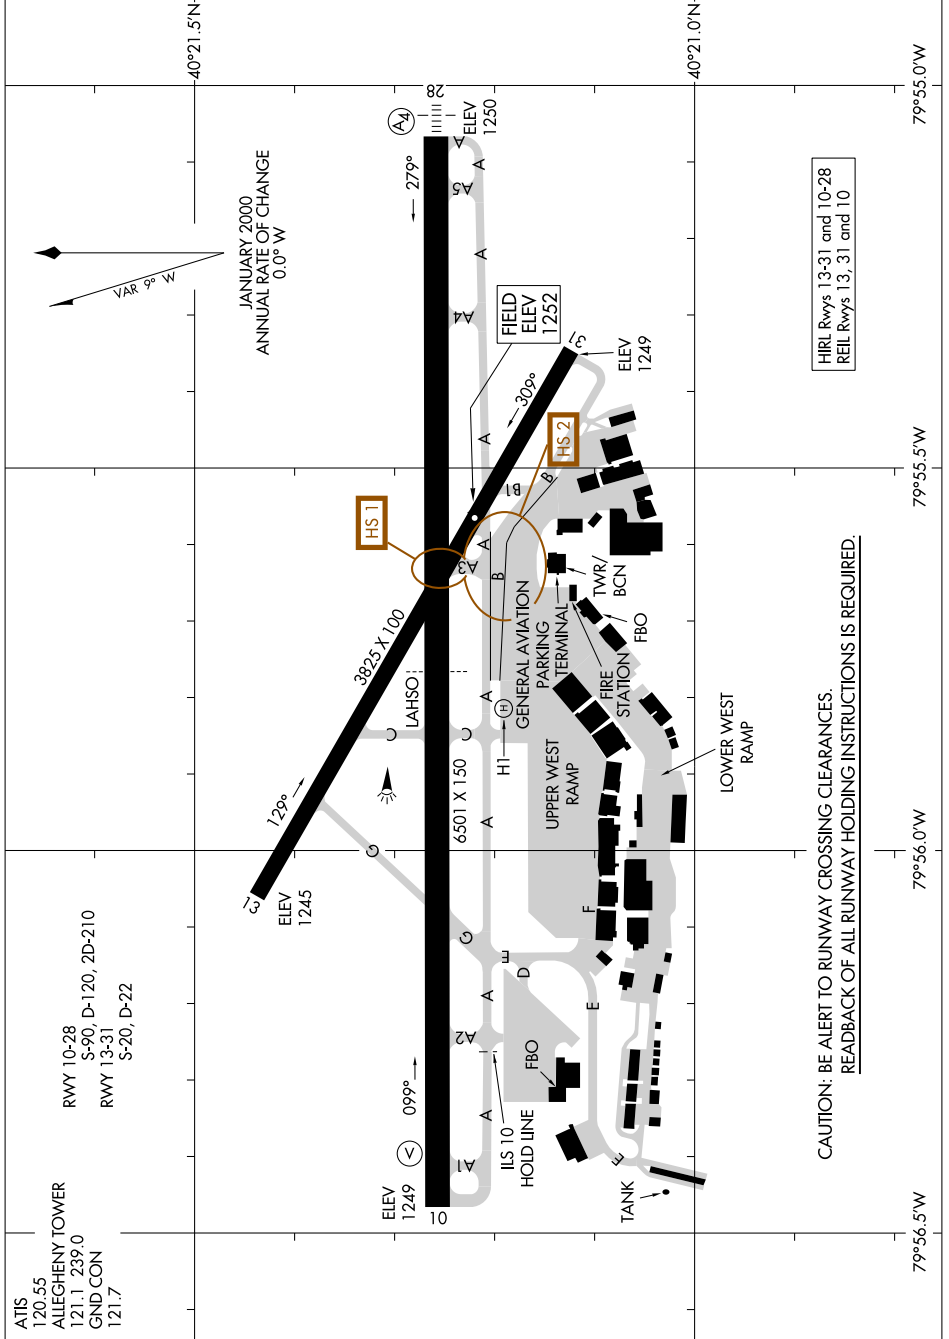

AIRPORT DIAGRAM

AL-326 (FAA)

ALLEGHENY COUNTY (AGC)
PITTSBURGH, PENNSYLVANIA

NE-4, 14 MAY 2026 to 11 JUN 2026

HRL Rwy's 13-31 and 10-28
REL Rwy's 13, 31 and 10

AIRPORT DIAGRAM

PITTSBURGH, PENNSYLVANIA
ALLEGHENY COUNTY (AGC)

NE-4, 14 MAY 2026 to 11 JUN 2026