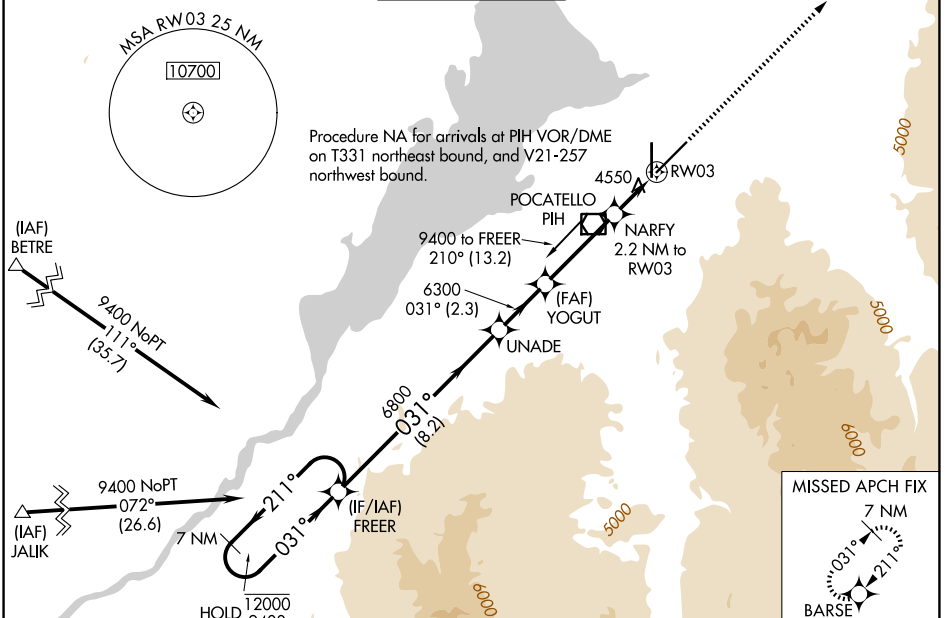

WAAS CH 97502 W03A	APP CRS 031°	Rwy Ldg 9059 TDZE 4444 Apt Elev 4452
--	------------------------	---

RNAV (GPS) RWY 3

POCATELLO RGNL (PIH)

RNP APCH - GPS.		MISSED APPROACH: Climb to 7800 direct BARSE and hold.	
<p>▼ For uncompensated Baro-VNAV systems, LNAV/VNAV NA below -22°C or above 54°C. Circling NA southeast of Rwy 3-21.</p>			
ATIS 135.625	SALT LAKE CENTER 128.35 239.25	POCATELLO TOWER* 119.1 (CTAF) 257.8	GND CON 121.9
		UNICOM 122.95	

NW-1, 14 MAY 2026 to 11 JUN 2026

NW-1, 14 MAY 2026 to 11 JUN 2026