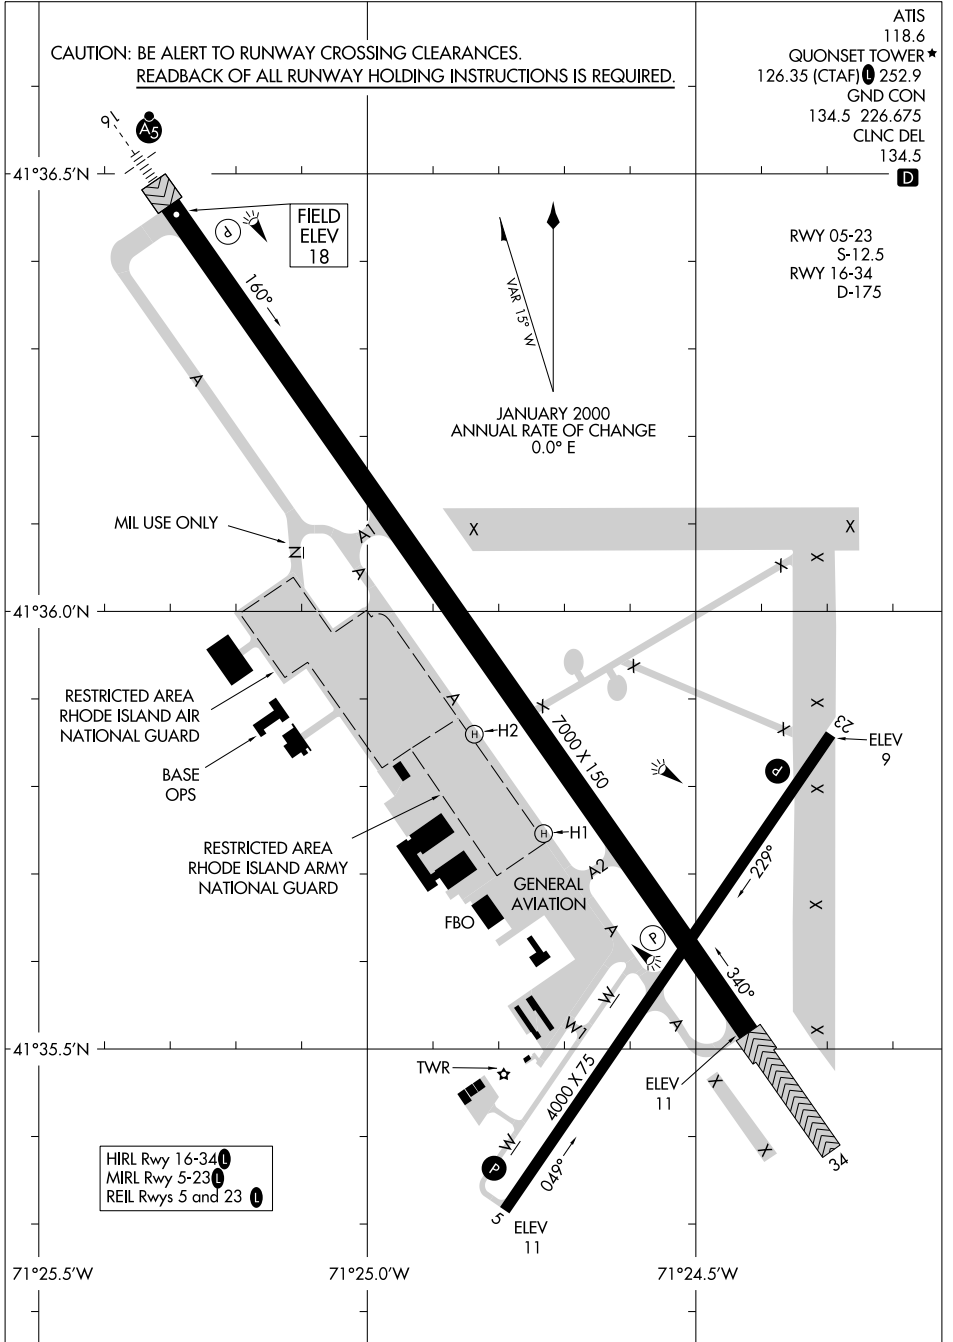

AIRPORT DIAGRAM

AL-338 (FAA)

QUONSET STATE (OQU)
NORTH KINGSTOWN, RHODE ISLAND

CAUTION: BE ALERT TO RUNWAY CROSSING CLEARANCES.
READBACK OF ALL RUNWAY HOLDING INSTRUCTIONS IS REQUIRED.

ATIS 118.6
QUONSET TOWER* 126.35 (CTAF) 125.9
GND CON 226.675
CLNC DEL 134.5

RWY 05-23 S-12.5
RWY 16-34 D-175

JANUARY 2000
ANNUAL RATE OF CHANGE
0.0° E

NE-1, 14 MAY 2026 to 11 JUN 2026

NE-1, 14 MAY 2026 to 11 JUN 2026

AIRPORT DIAGRAM

NORTH KINGSTOWN, RHODE ISLAND
QUONSET STATE (OQU)