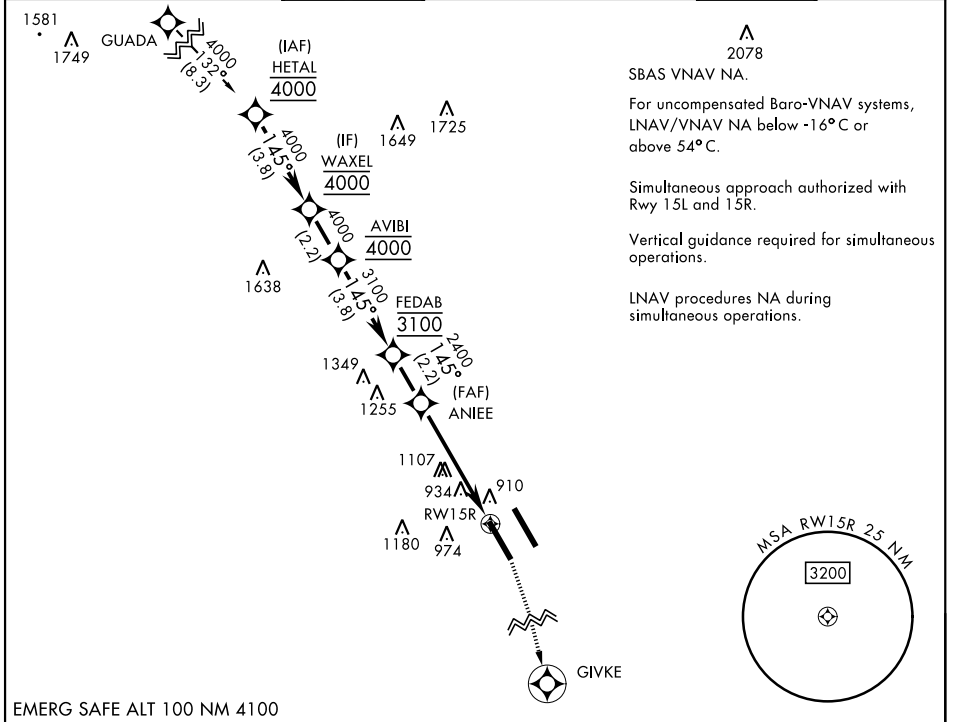

RNAV (GPS) RWY 15R

APCH CRS 145°	Rwy Idg TDZE Arprt Elev 8353 761 761
-------------------------	--

[USAF]

RANDOLPH AFB (KRND)

RNP APCH - GPS

* Circling not authorized NE of Rwy 15R-33L.

MISSED APPROACH: Climb to 1400 then climbing right turn to 3000 direct GIVKE. Expect ATC instructions.

ATIS ★ 290.525	SAN ANTONIO APP CON 128.05 318.1	TOWER ★ 128.25 294.7	GND CON 119.65 275.8	HANGOVER ATIS ★ 327.8	HANGOVER TOWER ★ 120.5 291.1	HANGOVER GND CON 124.75 353.75
--------------------------	--	--------------------------------	--------------------------------	---------------------------------	--	--

SC-3, 14 MAY 2026 to 11 JUN 2026

SC-3, 14 MAY 2026 to 11 JUN 2026

EMERG SAFE ALT 100 NM 4100

RNAV (GPS) RWY 15R