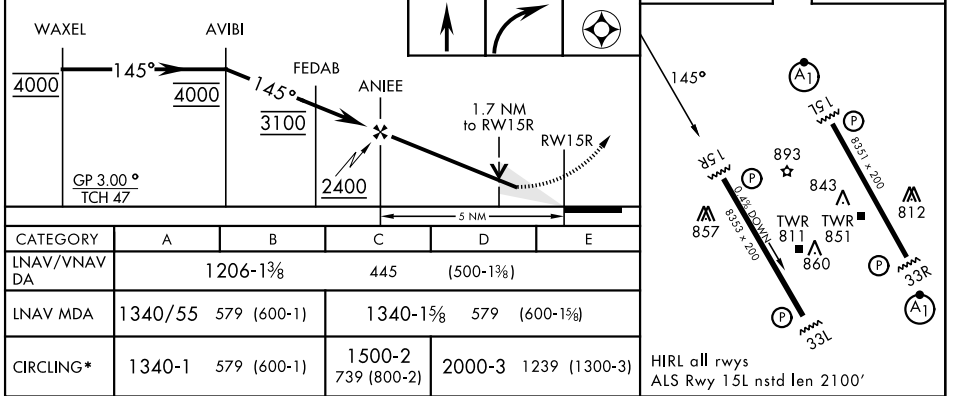

RNAV (GPS) RWY 15R

APCH CRS 145°	Rwy Idg TDZE Arprt Elev 8353 761 761
-------------------------	--

[USAF]

RANDOLPH AFB (KRND)

RNP APCH - GPS

* Circling not authorized NE of Rwy 15R-33L.

MISSED APPROACH: Climb to 1400 then climbing right turn to 3000 direct GIVKE. Expect ATC instructions.

ATIS ★ 290.525	SAN ANTONIO APP CON 128.05 318.1	TOWER ★ 128.25 294.7	GND CON 119.65 275.8	HANGOVER ATIS ★ 327.8	HANGOVER TOWER ★ 120.5 291.1	HANGOVER GND CON 124.75 353.75
--------------------------	--	--------------------------------	--------------------------------	---------------------------------	--	--

SC-3, 14 MAY 2026 to 11 JUN 2026

SC-3, 14 MAY 2026 to 11 JUN 2026

EMERG SAFE ALT 100 NM 4100

RNAV (GPS) RWY 15R