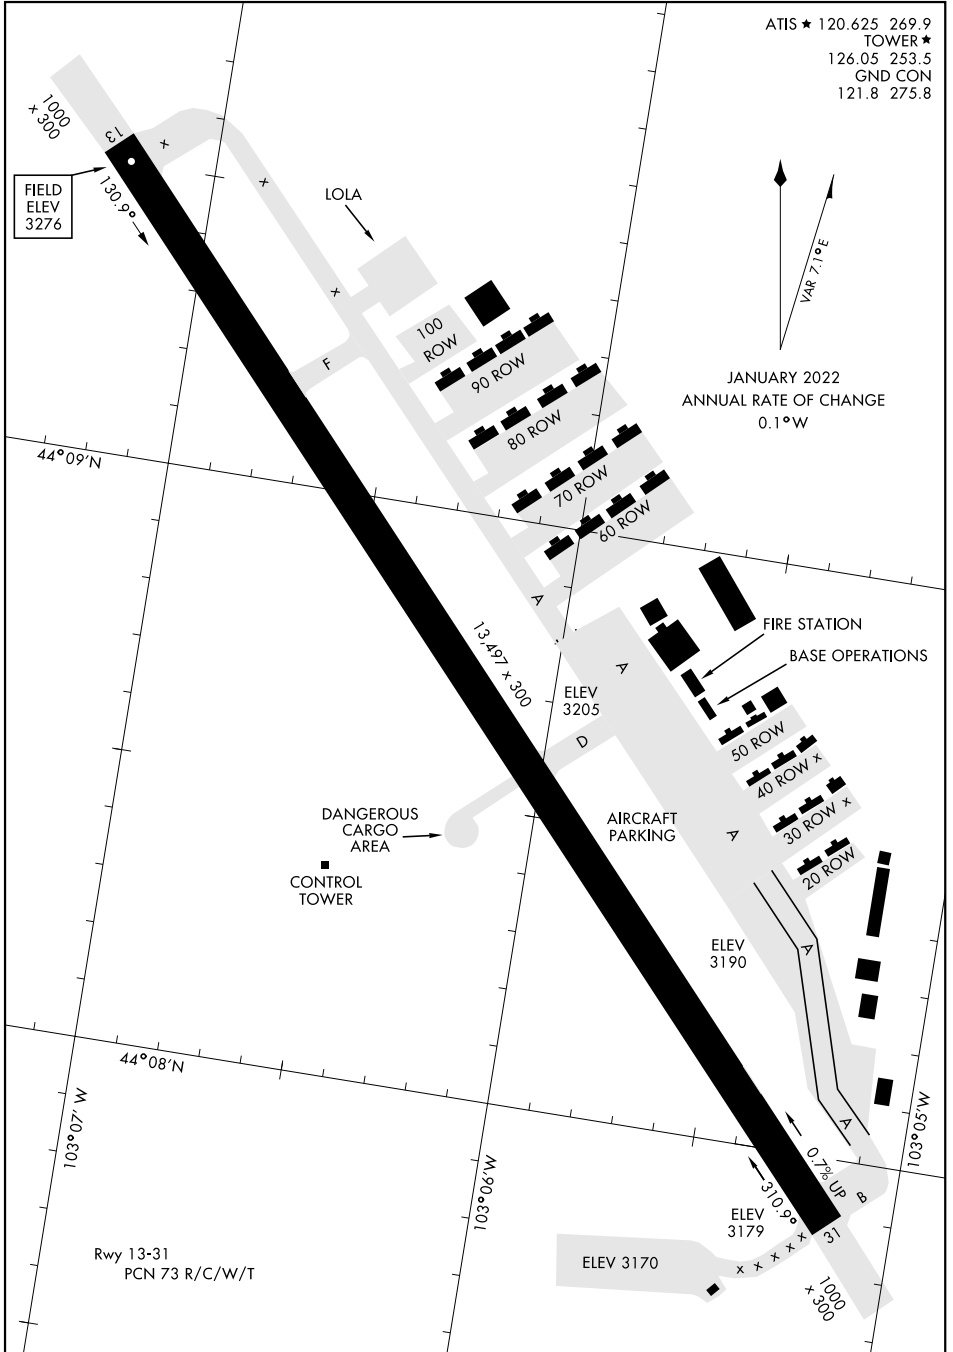

AIRPORT DIAGRAM

[USAF]

ELLSWORTH AFB (KRCA)

RAPID CITY, SOUTH DAKOTA

ATIS ★	120.625	269.9
TOWER ★	126.05	253.5
GND CON	121.8	275.8

JANUARY 2022
ANNUAL RATE OF CHANGE
0.1°W

NC-1, 14 MAY 2026 to 11 JUN 2026

NC-1, 14 MAY 2026 to 11 JUN 2026

Rwy 13-31
PCN 73 R/C/W/T

AIRPORT DIAGRAM

RAPID CITY, SOUTH DAKOTA
ELLSWORTH AFB (KRCA)