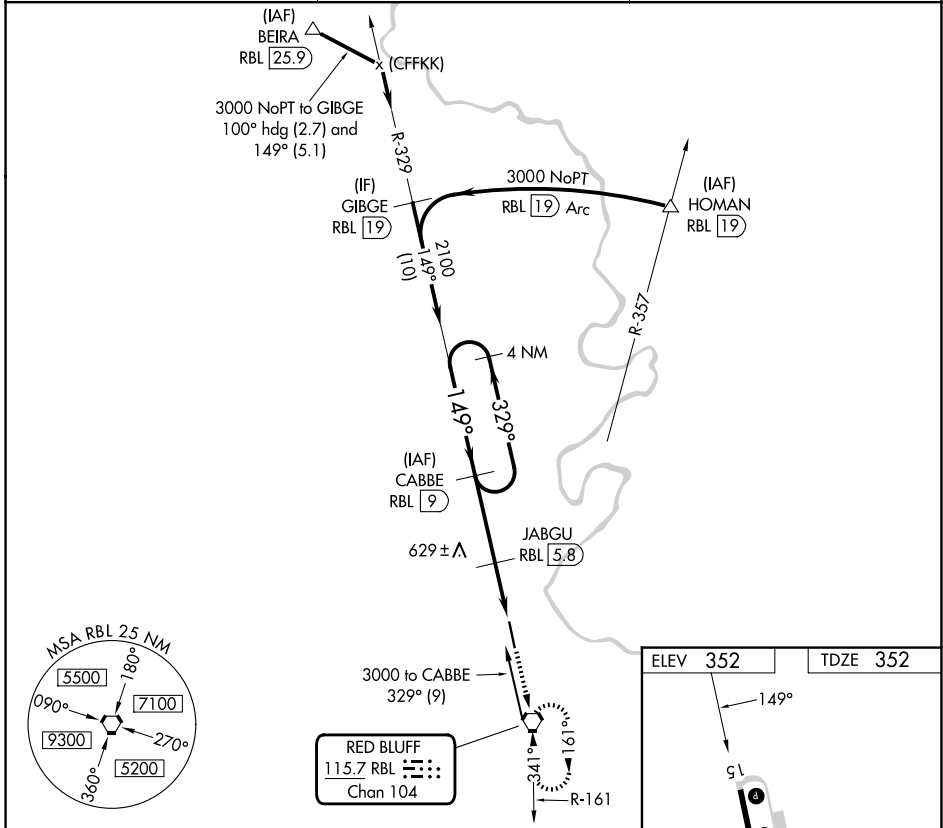

VORTAC RBL 115.7 Chan 104	APP CRS 149°	Rwy Ldg TDZE Apt Elev	5431 352 352
---	------------------------	-----------------------------	---

VOR/DME RWY 15

RED BLUFF MUNI (RBL)

⚠ When local altimeter setting not received, use Redding altimeter setting and increase all MDAs and all Cat C/D visibility ¼ SM. VDP NA with Redding altimeter setting.

⚠ MISSED APPROACH: Climb to 2000 direct RBL VORTAC and hold.

ASOS 120.775	OAKLAND CENTER 132.2 350.3	UNICOM 123.0 (CTAF) ①
------------------------	--------------------------------------	---------------------------------

CATEGORY	A	B	C	D
S-15	880-1 528 (600-1)		880-1½ 528 (600-1½)	
CIRCLING	880-1 528 (600-1)		900-1½ 548 (600-1½)	1060-2¼ 708 (800-2¼)

SW-2, 14 MAY 2026 to 11 JUN 2026

SW-2, 14 MAY 2026 to 11 JUN 2026