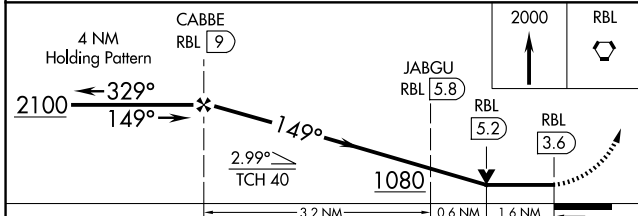

VORTAC RBL 115.7 Chan 104	APP CRS 149°	Rwy Ldg TDZE Apt Elev	5431 352 352
---	------------------------	-----------------------------	---

VOR/DME RWY 15

RED BLUFF MUNI (RBL)

⚠ When local altimeter setting not received, use Redding altimeter setting and increase all MDAs and all Cat C/D visibility ¼ SM. VDP NA with Redding altimeter setting.

⚠ MISSED APPROACH: Climb to 2000 direct RBL VORTAC and hold.

ASOS 120.775	OAKLAND CENTER 132.2 350.3	UNICOM 123.0 (CTAF) ①
------------------------	--------------------------------------	---------------------------------

CATEGORY	A	B	C	D
S-15	880-1 528 (600-1)		880-1½ 528 (600-1½)	
CIRCLING	880-1 528 (600-1)		900-1½ 548 (600-1½)	1060-2¼ 708 (800-2¼)

SW-2, 14 MAY 2026 to 11 JUN 2026

SW-2, 14 MAY 2026 to 11 JUN 2026