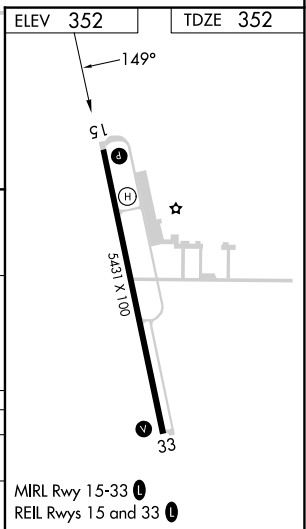

VORTAC RBL 115.7 Chan 104	APP CRS 149°	Rwy Ldg TDZE Apt Elev	5431 352 352
---	------------------------	-----------------------------	---

VOR/DME RWY 15

RED BLUFF MUNI (RBL)

⚠ When local altimeter setting not received, use Redding altimeter setting and increase all MDAs and all Cat C/D visibility ¼ SM. VDP NA with Redding altimeter setting.

⚠ MISSED APPROACH: Climb to 2000 direct RBL VORTAC and hold.

ASOS 120.775	OAKLAND CENTER 132.2 350.3	UNICOM 123.0 (CTAF) ①
------------------------	--------------------------------------	---------------------------------

CATEGORY	A	B	C	D
S-15	880-1 528 (600-1)		880-1½ 528 (600-1½)	
CIRCLING	880-1 528 (600-1)		900-1½ 548 (600-1½)	1060-2¼ 708 (800-2¼)

SW-2, 14 MAY 2026 to 11 JUN 2026

SW-2, 14 MAY 2026 to 11 JUN 2026