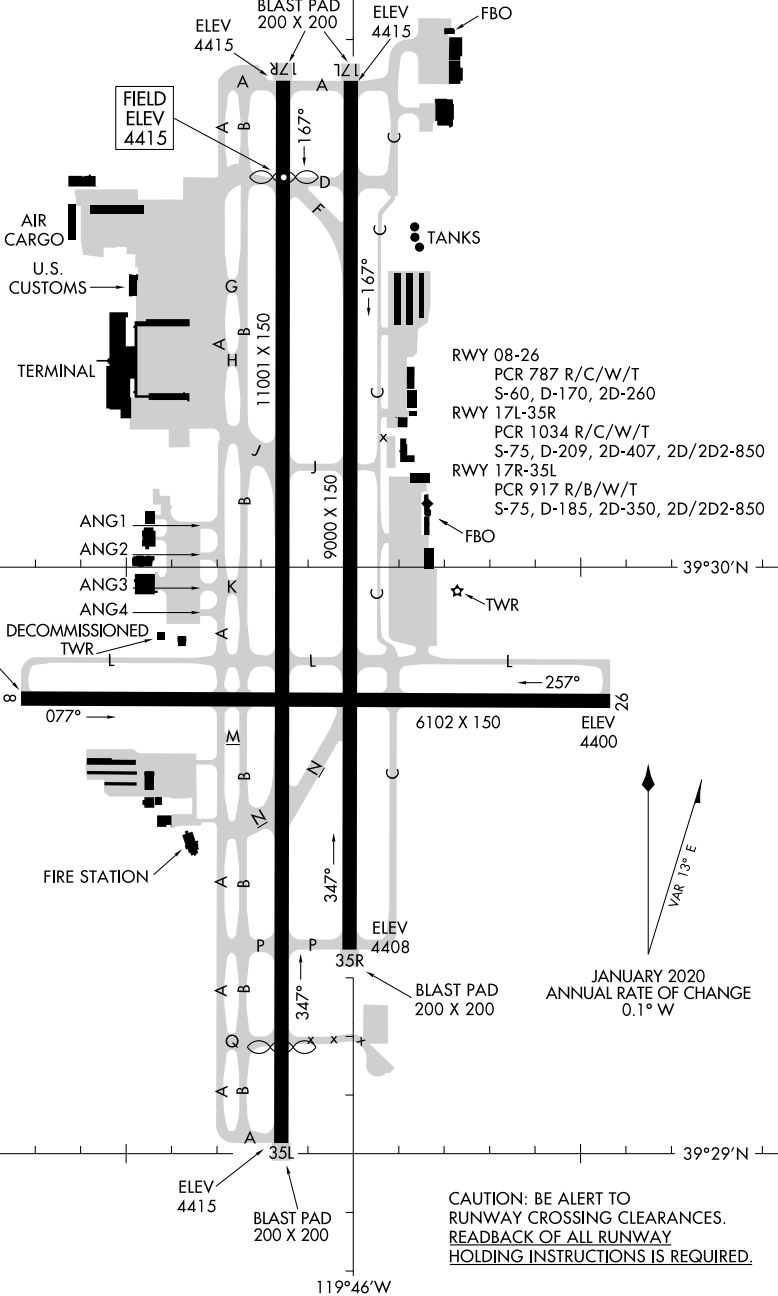

# AIRPORT DIAGRAM

RENO/TAHOE INTL (RNO)  
RENO, NEVADA

AL-346 (FAA)

D-ATIS  
135.8 363.0  
RENO TOWER  
118.7 257.8  
GND CON  
121.9 348.6  
CLNC DEL  
124.9 370.85  
CPDLC  
PDC

D

SW-4, 14 MAY 2026 to 11 JUN 2026

SW-4, 14 MAY 2026 to 11 JUN 2026

# AIRPORT DIAGRAM

RENO, NEVADA  
RENO/TAHOE INTL (RNO)