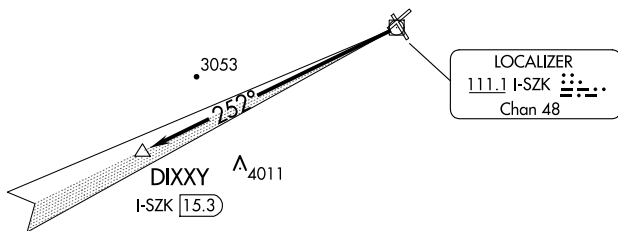

TOP ALTITUDE:
4200

NOTE: RADAR required.

NOTE: DME required.

TAKEOFF MINIMUMS:

Rwys 6, 16, 34: NA - ATC.

Rwy 24: Standard with minimum climb
of 242' per NM to 2800.

NOTE: Chart not to scale.

DEPARTURE ROUTE DESCRIPTION

TAKEOFF RUNWAY 24: Climb on I-SZK LDA Localizer west course to 4200 to DIXXY I-SZK 15.3 DME. Expect RADAR vectors to filed/assigned route.

DIXXY EIGHT DEPARTURE

(DIXXY8.DIXXY) 15AUG19

ROANOKE, VIRGINIA

ROANOKE/BLACKSBURG RGNL (WOODRUM FLD) (R.O.A.)