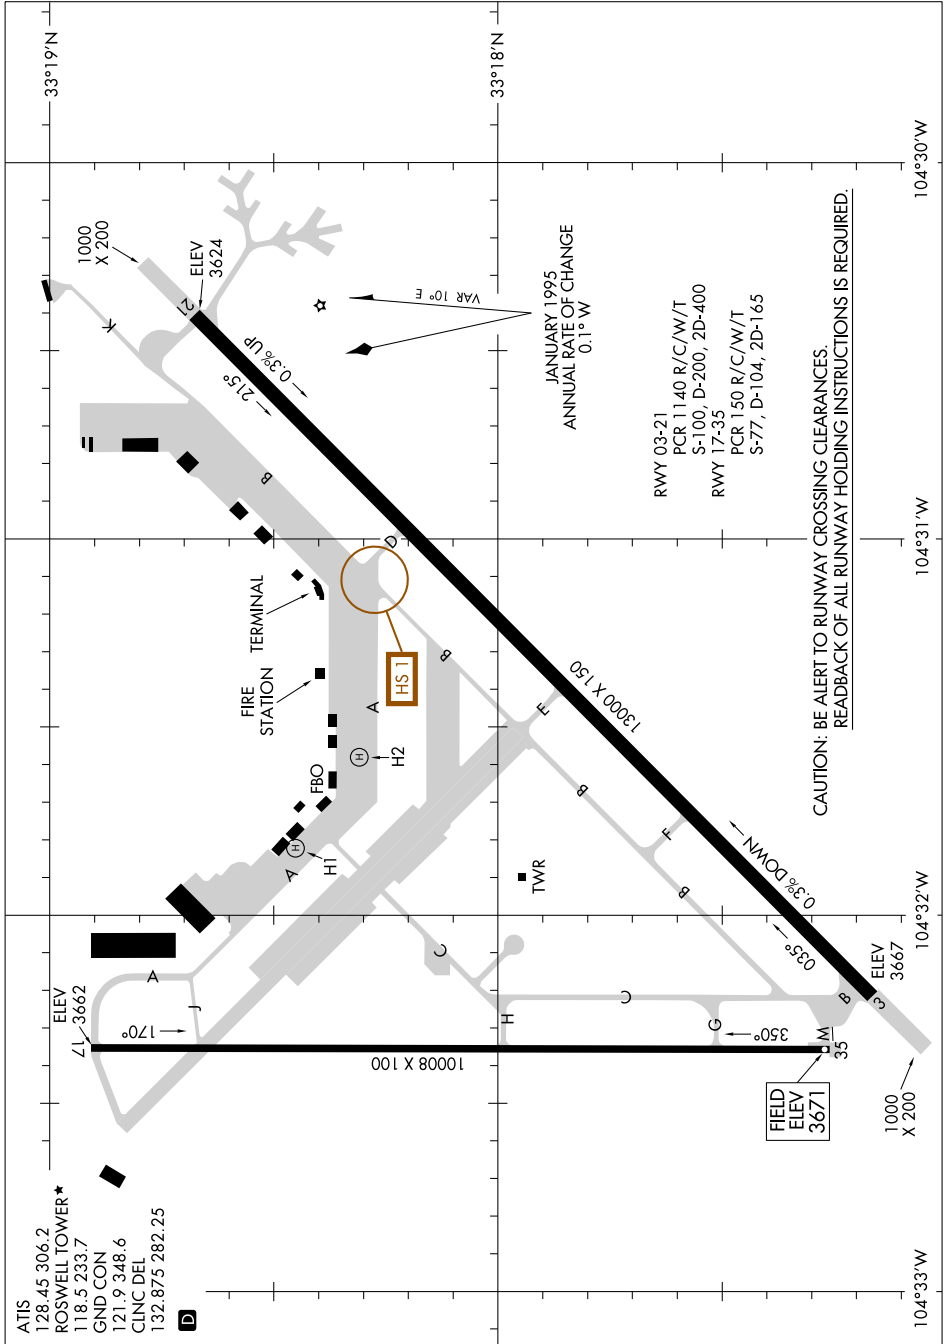

AIRPORT DIAGRAM

AL-354 (FAA)

ROSWELL AIR CENTER (ROW)
ROSWELL, NEW MEXICO

SW-1, 14 MAY 2026 to 11 JUN 2026

SW-1, 14 MAY 2026 to 11 JUN 2026

AIRPORT DIAGRAM

ROSWELL, NEW MEXICO
ROSWELL AIR CENTER (ROW)