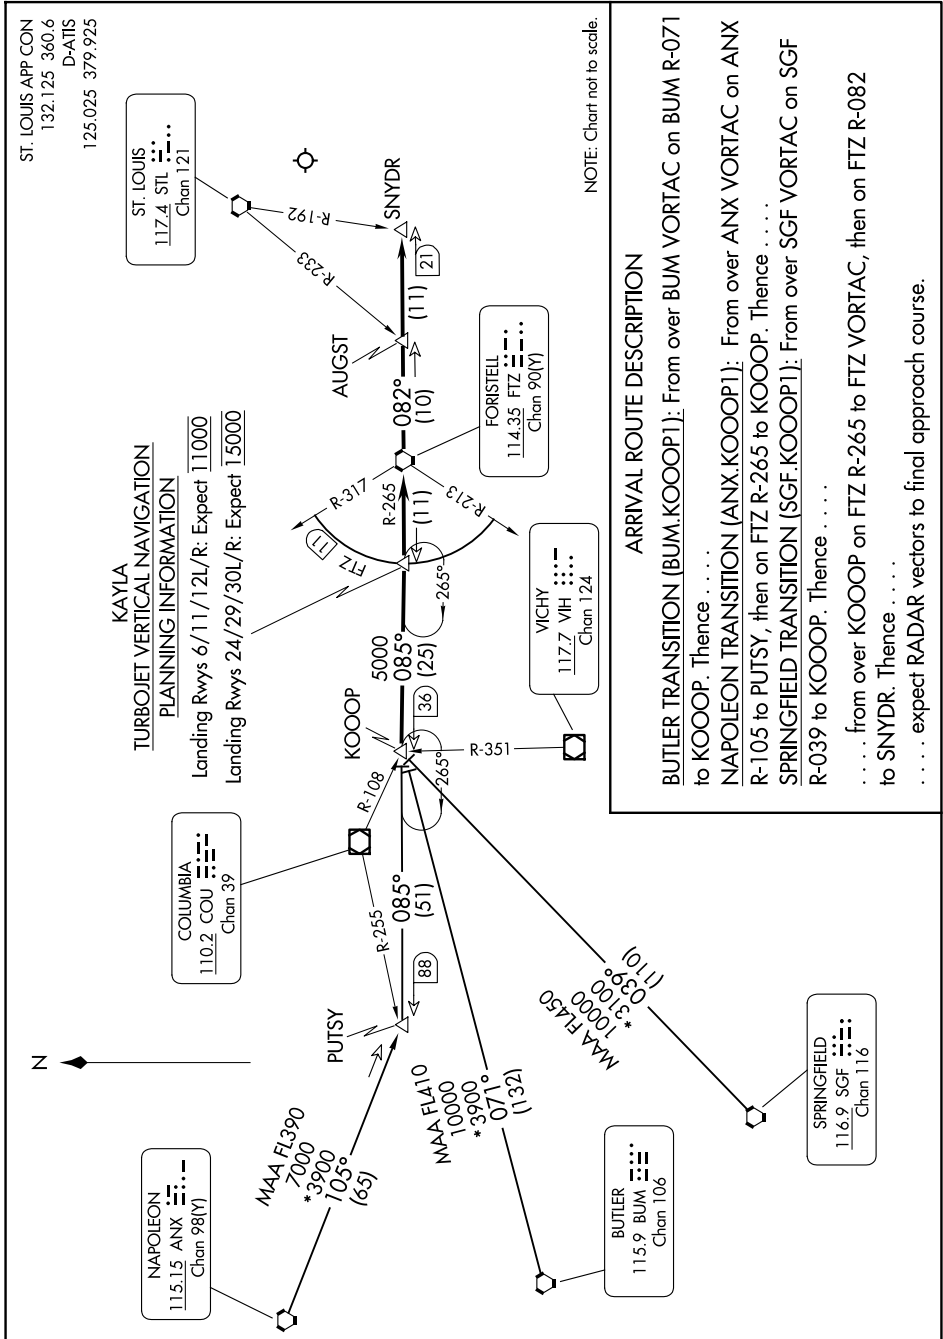

KOOOP ONE ARRIVAL

AL-360 (FAA)

ST LOUIS LAMBERT INTL (STL)

ST. LOUIS, MISSOURI

NC-3, 14 MAY 2026 to 11 JUN 2026

KOOOP ONE ARRIVAL

ST. LOUIS, MISSOURI

ST LOUIS LAMBERT INTL (STL)

NC-3, 14 MAY 2026 to 11 JUN 2026