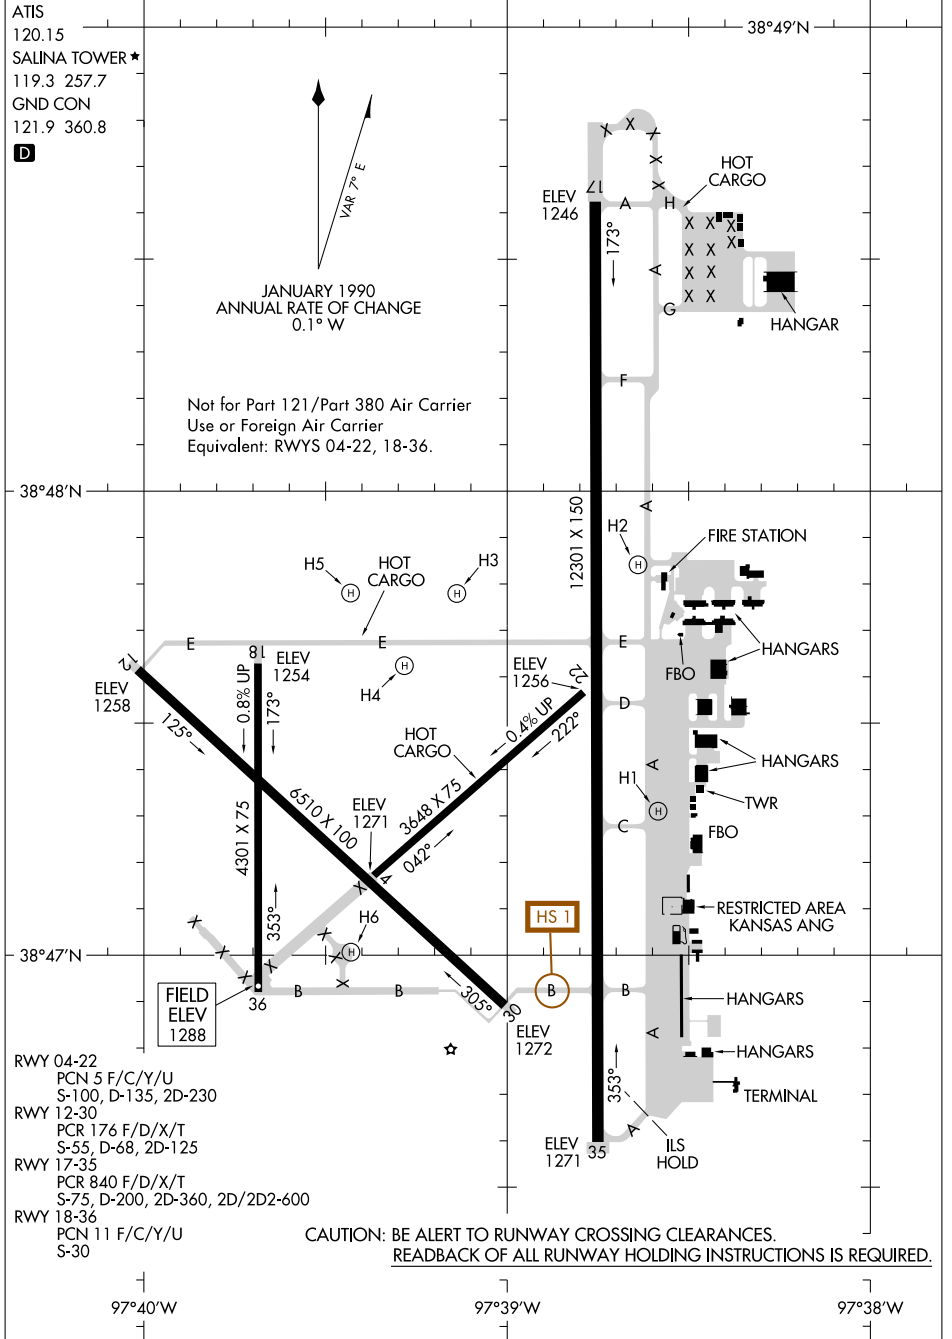

AIRPORT DIAGRAM

AL-362 (FAA)

SALINA RGNL (SLN)
SALINA, KANSAS

NC-2, 14 MAY 2026 to 11 JUN 2026

NC-2, 14 MAY 2026 to 11 JUN 2026

AIRPORT DIAGRAM

SALINA, KANSAS
SALINA RGNL (SLN)