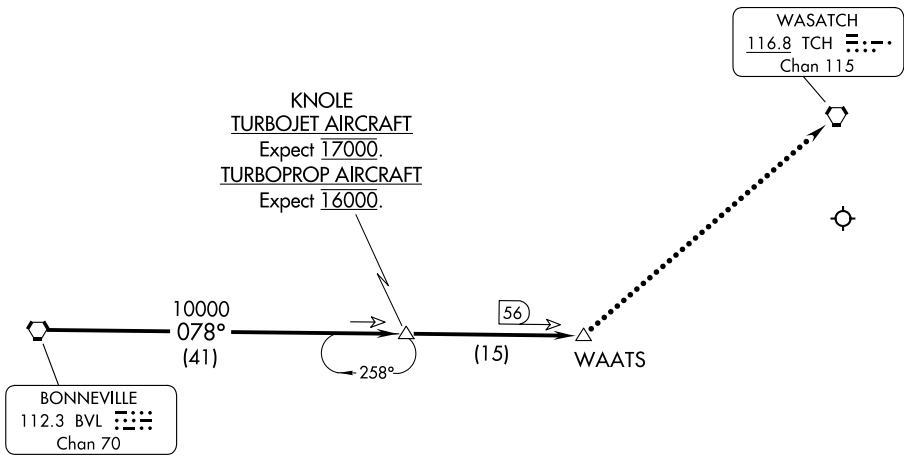

(BVL.BVL2) 24025

BONNEVILLE TWO ARRIVAL

AL-365 (FAA)

SALT LAKE CITY INTL (SLC)
SALT LAKE CITY, UTAH

SALT LAKE CITY APP CON
128.6 322.3
D-ATIS 124.75 125.625

NOTE: DME required.
NOTE: Chart not to scale.

ARRIVAL ROUTE DESCRIPTION

From BVL VORTAC via BVL R-078 to WAATS, thence expect RADAR vectors to final approach course.

LOST COMMUNICATIONS: In the event of lost communications at WAATS, proceed direct TCH VORTAC. Maintain 13000' until TCH VORTAC.

BONNEVILLE TWO ARRIVAL

(BVL.BVL2) 31MAR16

SALT LAKE CITY, UTAH
SALT LAKE CITY INTL (SLC)

SW-4, 14 MAY 2026 to 11 JUN 2026

SW-4, 14 MAY 2026 to 11 JUN 2026