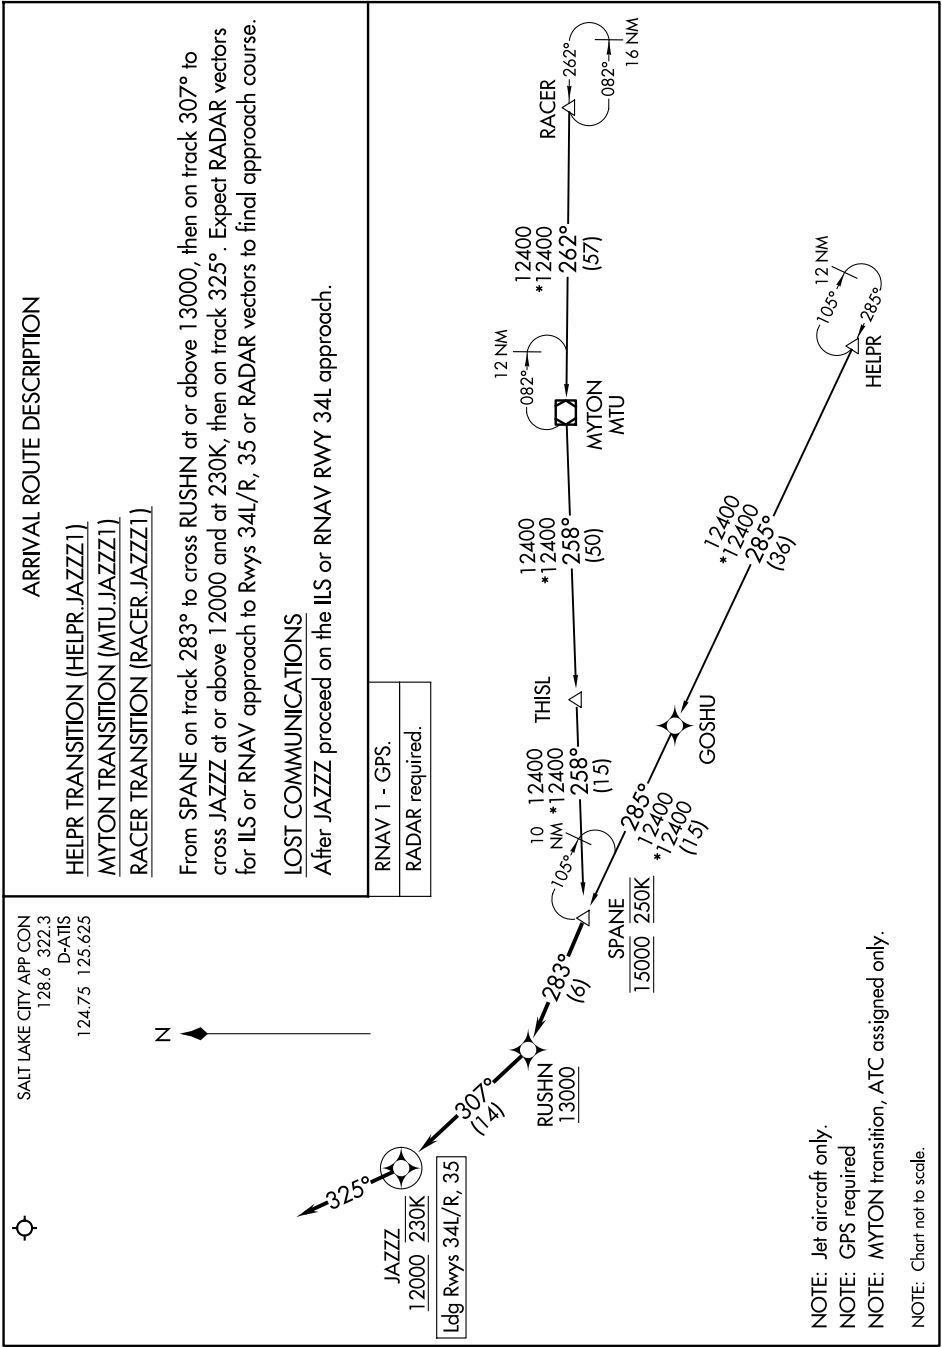

JAZZZ ONE ARRIVAL (RNAV)

AL-365 (FAA)

SALT LAKE CITY INTL (SLC)
SALT LAKE CITY, UTAH

SW-4, 14 MAY 2026 to 11 JUN 2026

JAZZZ ONE ARRIVAL (RNAV)

SALT LAKE CITY, UTAH
SALT LAKE CITY INTL (SLC)

SW-4, 14 MAY 2026 to 11 JUN 2026