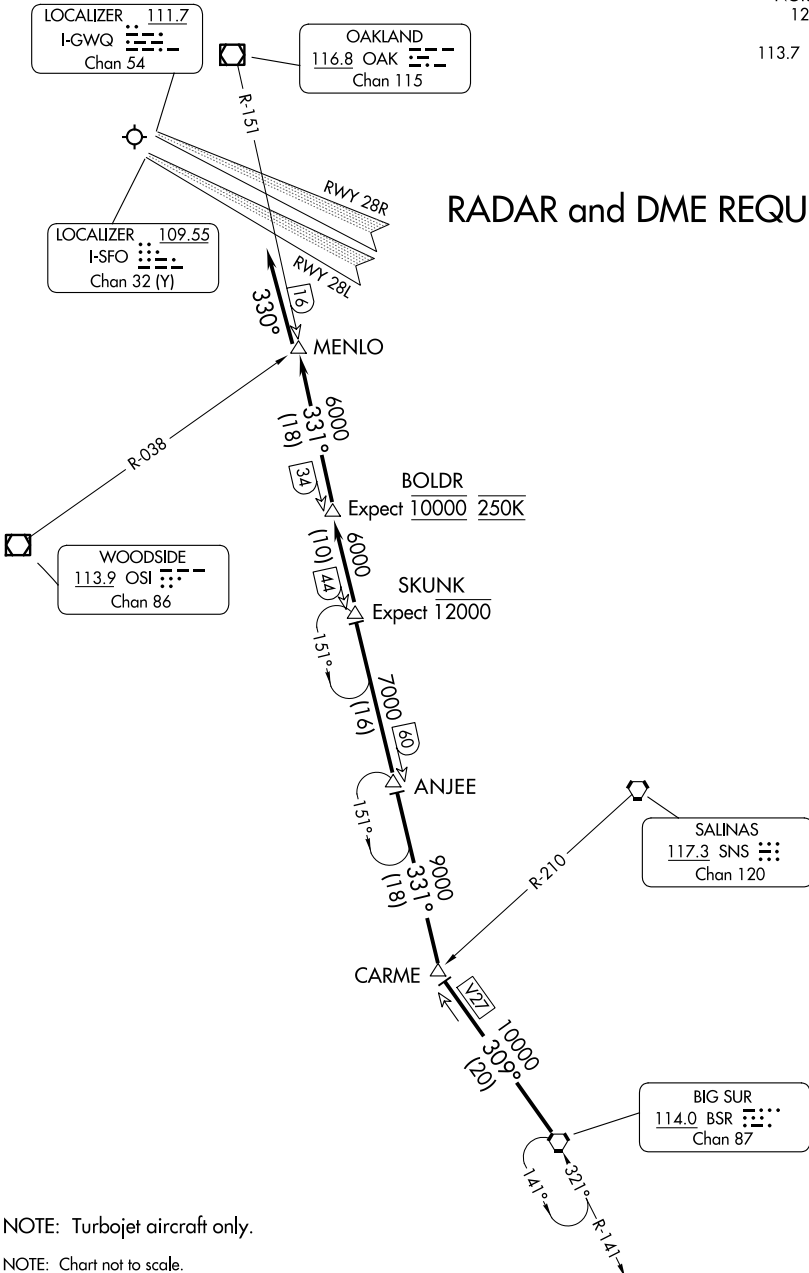

(BSR.BSR3) 23334

BIG SUR THREE ARRIVAL

AL-375 (FAA)

SAN FRANCISCO INTL (SFO)
SAN FRANCISCO, CALIFORNIA

OAKLAND CENTER
125.45 307.3
NORCAL APP CON
128.575 254.25
D-ATIS
113.7 115.8 118.85

RADAR and DME REQUIRED

SW-2, 14 MAY 2026 to 11 JUN 2026

SW-2, 14 MAY 2026 to 11 JUN 2026

BIG SUR THREE ARRIVAL

(BSR.BSR3) 15SEP16

SAN FRANCISCO, CALIFORNIA
SAN FRANCISCO INTL (SFO)