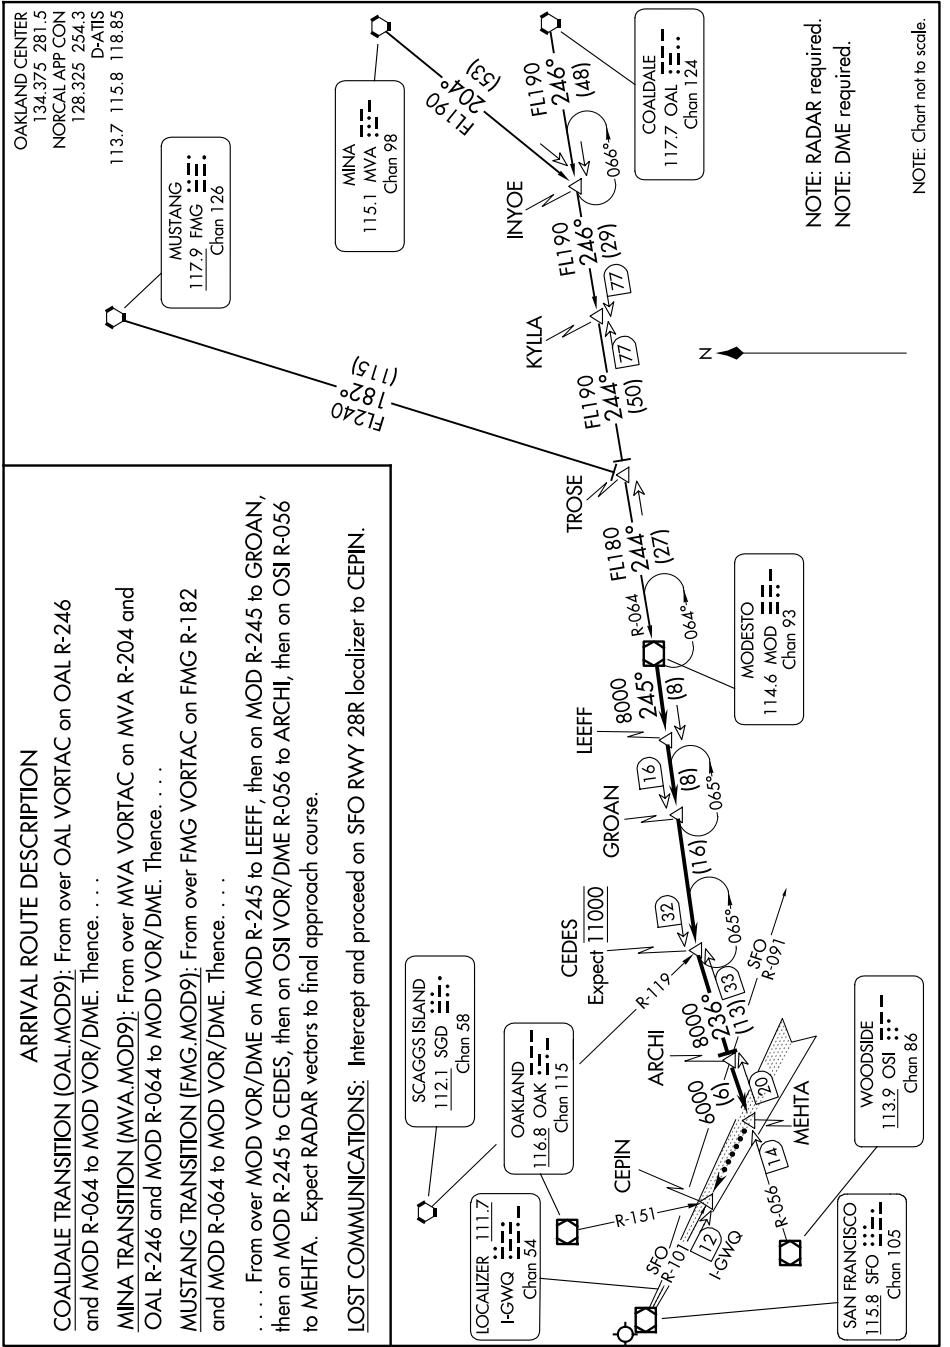

MODESTO NINE ARRIVAL

AL-375 (FAA)

SAN FRANCISCO INTL (SFO)
SAN FRANCISCO, CALIFORNIA

SW-2, 14 MAY 2026 to 11 JUN 2026

SW-2, 14 MAY 2026 to 11 JUN 2026

MODESTO NINE ARRIVAL

SAN FRANCISCO, CALIFORNIA
SAN FRANCISCO INTL (SFO)