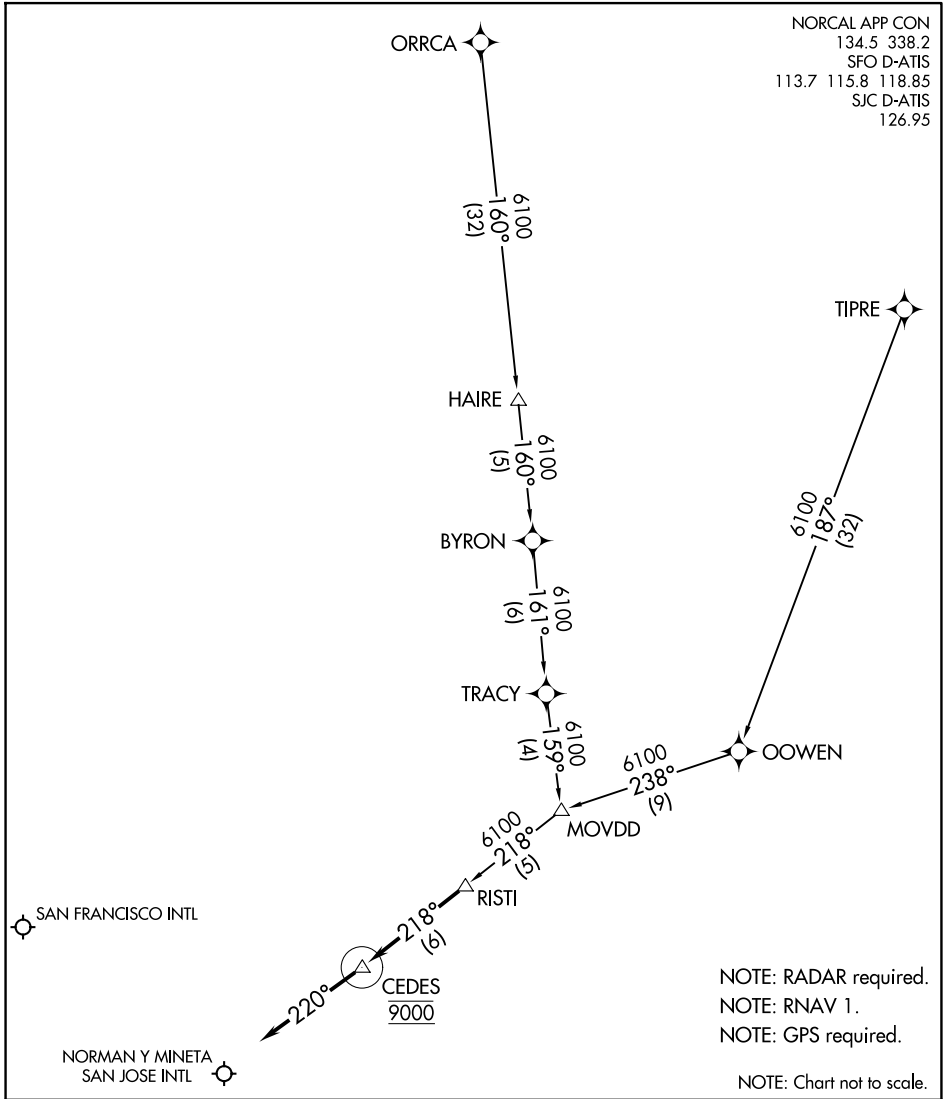

# RISTI ONE ARRIVAL (RNAV)

AL-375 (FAA)

SAN FRANCISCO, CALIFORNIA

NORCAL APP CON  
 134.5 338.2  
 SFO D-ATIS  
 113.7 115.8 118.85  
 SJC D-ATIS  
 126.95

SW-2, 14 MAY 2026 to 11 JUN 2026

SW-2, 14 MAY 2026 to 11 JUN 2026

## ARRIVAL ROUTE DESCRIPTION

ORRCA TRANSITION (ORRCA.RISTI1)

TIPRE TRANSITION (TIPRE.RISTI1)

LANDING KSFO/KSJC: From RISTI on track 218° to cross CEDES at 9000, then on heading 220° or as assigned by ATC. Expect RADAR vectors to final approach course.