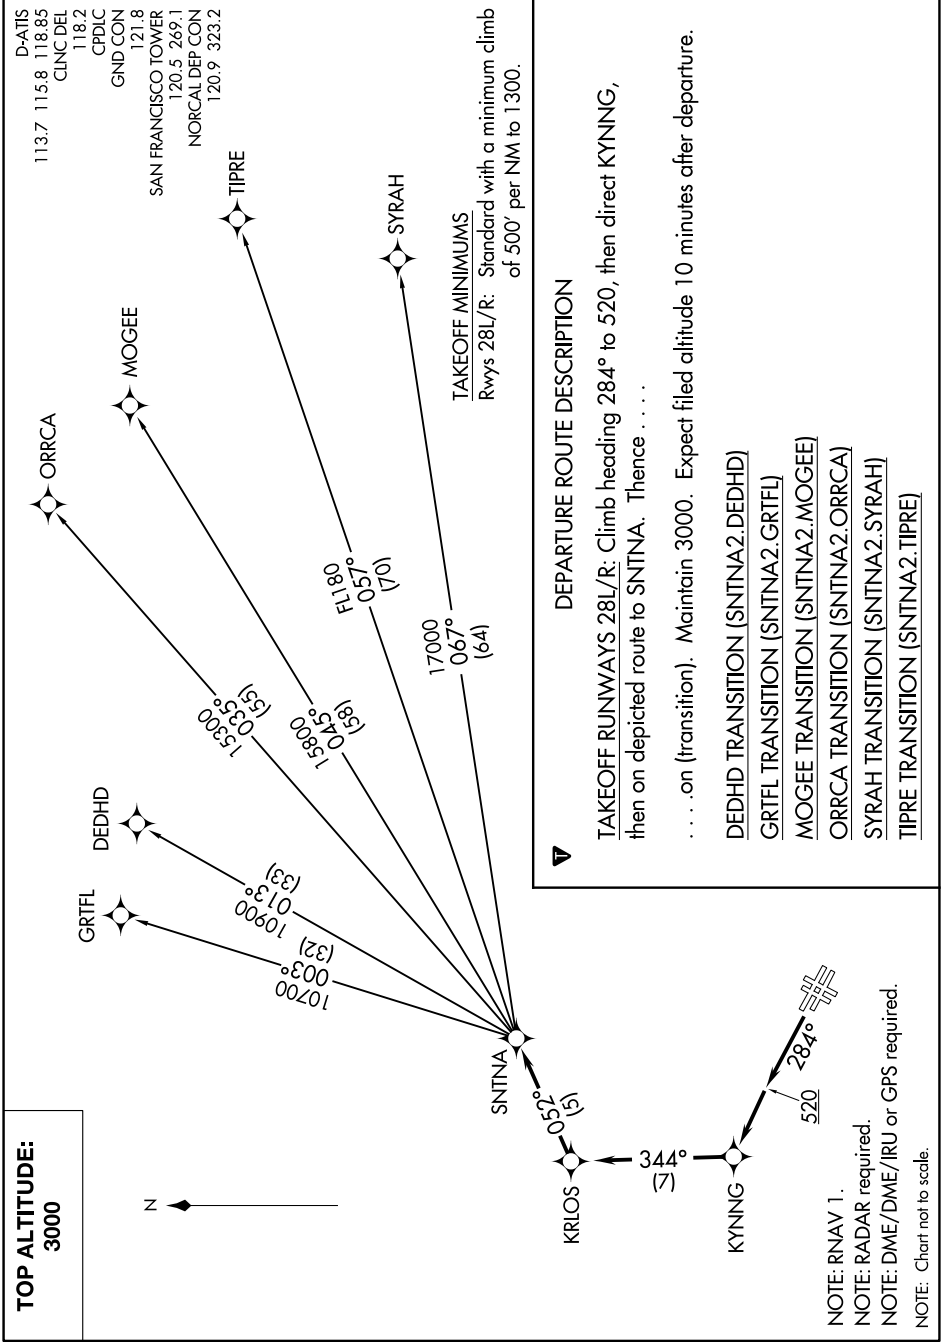

(SNTNA2.SNTNA) 17341

SNTNA TWO DEPARTURE (RNAV)

AL-375 (FAA)

SAN FRANCISCO INTL (SFO)
SAN FRANCISCO, CALIFORNIA

SW-2, 14 MAY 2026 to 11 JUN 2026

SW-2, 14 MAY 2026 to 11 JUN 2026

SNTNA TWO DEPARTURE (RNAV)

(SNTNA2.SNTNA) 25JUN15