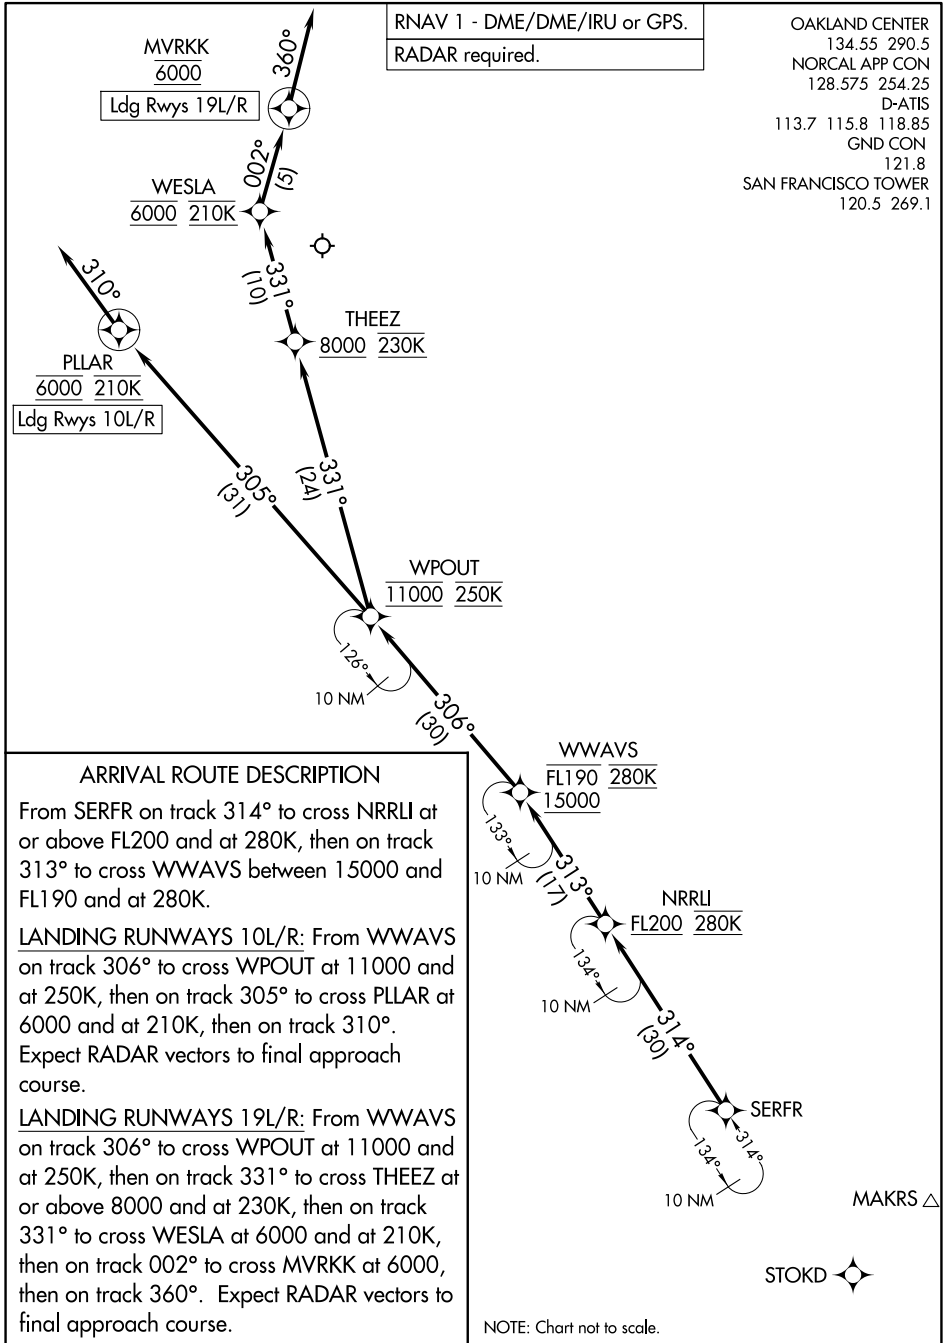

(SERFR.WWAVS2) 24193

WWAVS TWO ARRIVAL (RNAV)

AL-375 (FAA)

SAN FRANCISCO INTL (SFO)
SAN FRANCISCO, CALIFORNIA

RNAV 1 - DME/DME/IRU or GPS.
RADAR required.

OAKLAND CENTER
134.55 290.5
NORCAL APP CON
128.575 254.25
D-ATIS
113.7 115.8 118.85
GND CON
121.8
SAN FRANCISCO TOWER
120.5 269.1

SW-2, 14 MAY 2026 to 11 JUN 2026

SW-2, 14 MAY 2026 to 11 JUN 2026

WWAVS TWO ARRIVAL (RNAV)

(SERFR.WWAVS2) 11JUL24

SAN FRANCISCO, CALIFORNIA
SAN FRANCISCO INTL (SFO)

NOTE: Chart not to scale.