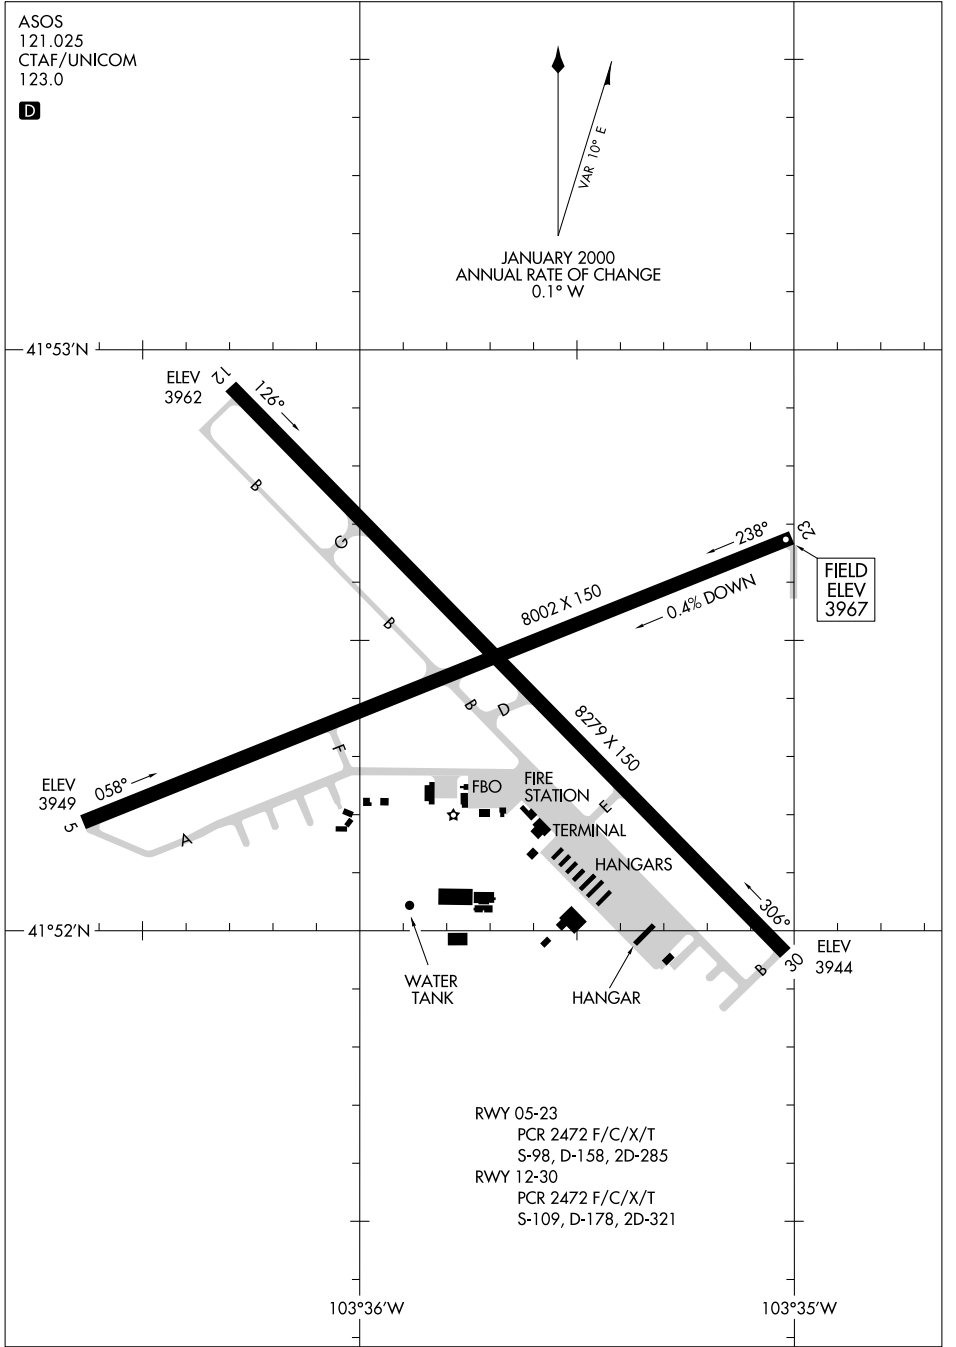

ASOS
 121.025
 CTAF/UNICOM
 123.0

↑
 VAR 10° E
 JANUARY 2000
 ANNUAL RATE OF CHANGE
 0.1° W

NC-2, 14 MAY 2026 to 11 JUN 2026

NC-2, 14 MAY 2026 to 11 JUN 2026

RWY 05-23
 PCR 2472 F/C/X/T
 S-98, D-158, 2D-285
 RWY 12-30
 PCR 2472 F/C/X/T
 S-109, D-178, 2D-321