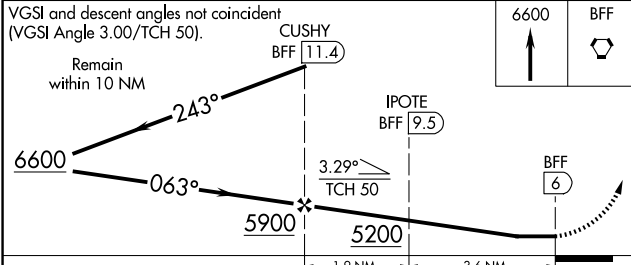

VORTAC BFF 112.6 Chan 73	APP CRS 063°	Rwy Ldg TDZE Apt Elev	8002 3952 3967

VOR/DME RWY 5
SCOTTSLUFF/WESTERN NEBRASKA RGNL/WM B HEILIG FLD (B'F'F')

⚠ When local altimeter setting not received, use Alliance altimeter setting: increase all MDAs 100 feet and visibility Cats C and D ½ SM.

MISSED APPROACH: Climb to 6600 direct BFF VORTAC and hold, continue climb-in-hold to 6600.

ASOS 121.025	DENVER CENTER 127.95 338.2	UNICOM 123.0 (CTAF)

ELEV 3967 **D** TDZE 3952

HIRL Rwy 12-30 **⓪**
MIRL Rwy 5-23 **⓪**

CATEGORY	A	B	C	D
S-5	4480-1 528 (600-1)	4480-1½ 528 (600-1½)	4480-1¾ 528 (600-1¾)	4480-2 528 (600-2)
CIRCLING	4500-1 533 (600-1)	4560-1½ 593 (600-1½)	4740-2½ 773 (800-2½)	

NC-2, 14 MAY 2026 to 11 JUN 2026

NC-2, 14 MAY 2026 to 11 JUN 2026