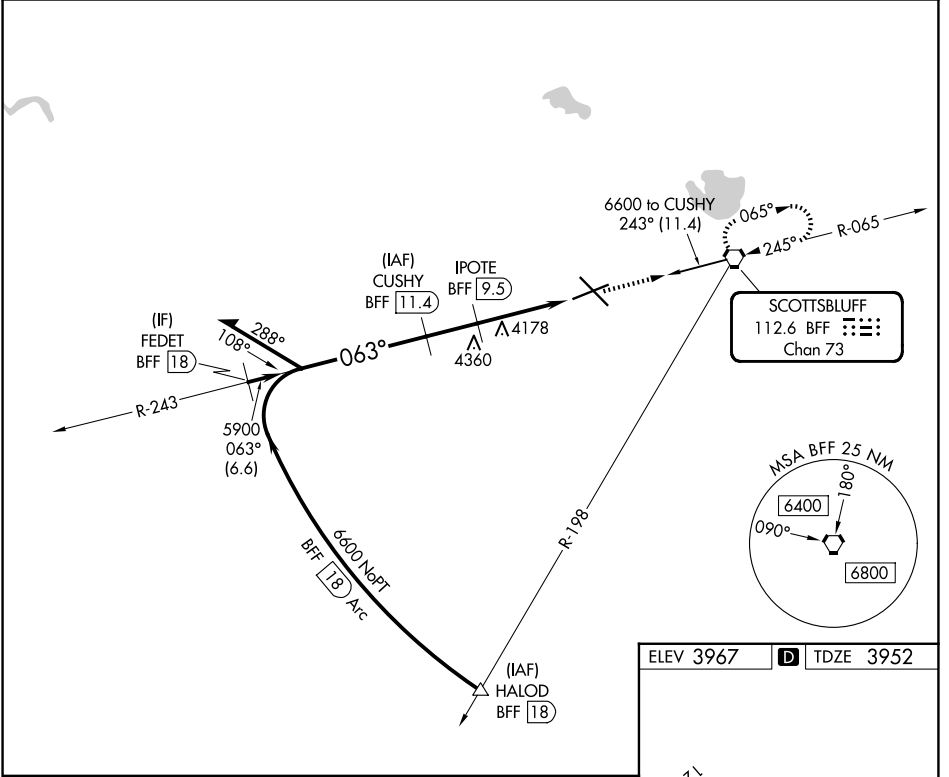

VORTAC BFF 112.6 Chan 73	APP CRS 063°	Rwy Ldg TDZE Apt Elev	8002 3952 3967
---------------------------------------	------------------------	-----------------------------	---

VOR/DME RWY 5
SCOTTSLUFF/WESTERN NEBRASKA RGNL/WM B HEILIG FLD (B'F'F')

⚠ When local altimeter setting not received, use Alliance altimeter setting: increase all MDAs 100 feet and visibility Cats C and D ½ SM.

MISSED APPROACH: Climb to 6600 direct BFF VORTAC and hold, continue climb-in-hold to 6600.

ASOS 121.025	DENVER CENTER 127.95 338.2	UNICOM 123.0 (CTAF)
------------------------	--------------------------------------	-------------------------------

ELEV 3967 **D** TDZE 3952

HIRL Rwy 12-30 **⓪**
MIRL Rwy 5-23 **⓪**

CATEGORY	A	B	C	D
S-5	4480-1 528 (600-1)	4480-1½ 528 (600-1½)	4480-1¾ 528 (600-1¾)	4480-2 528 (600-2)
CIRCLING	4500-1 533 (600-1)	4560-1½ 593 (600-1½)	4740-2½ 773 (800-2½)	

NC-2, 14 MAY 2026 to 11 JUN 2026