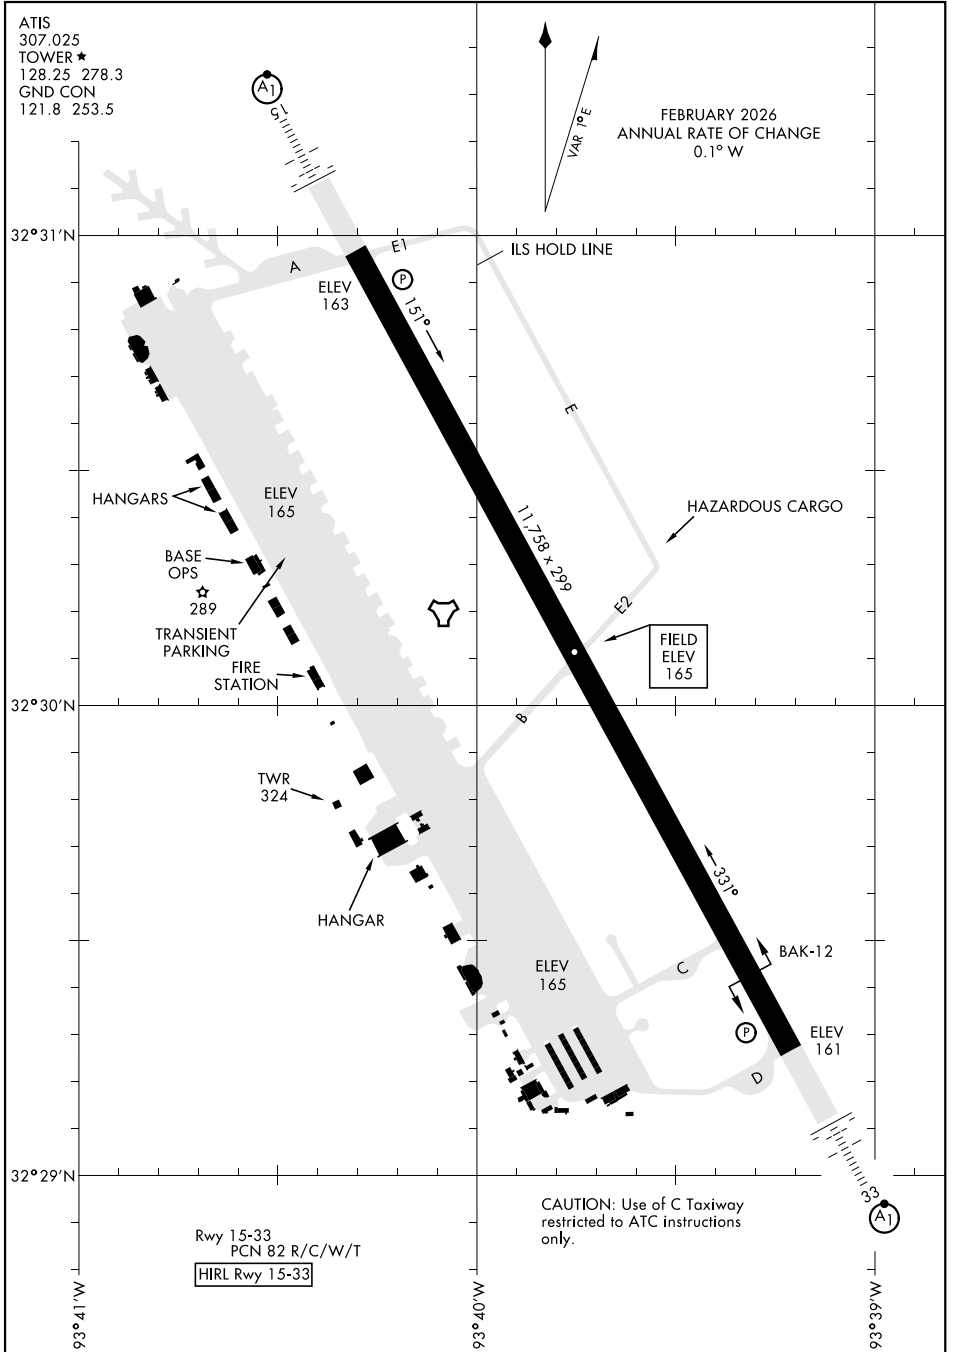

AIRPORT DIAGRAM

[USAF]

BARKSDALE AFB (KBAD)

BOSSIER CITY, LOUISIANA

ATIS
 307.025
 TOWER ★
 128.25 278.3
 GND CON
 121.8 253.5

FEBRUARY 2026
 ANNUAL RATE OF CHANGE
 0.1° W

SC-4, 14 MAY 2026 to 11 JUN 2026

SC-4, 14 MAY 2026 to 11 JUN 2026

Rwy 15-33
 PCN 82 R/C/W/T
 HIRL Rwy 15-33

CAUTION: Use of C Taxiway
 restricted to ATC instructions
 only.

AIRPORT DIAGRAM

BOSSIER CITY, LOUISIANA

BARKSDALE AFB (KBAD)