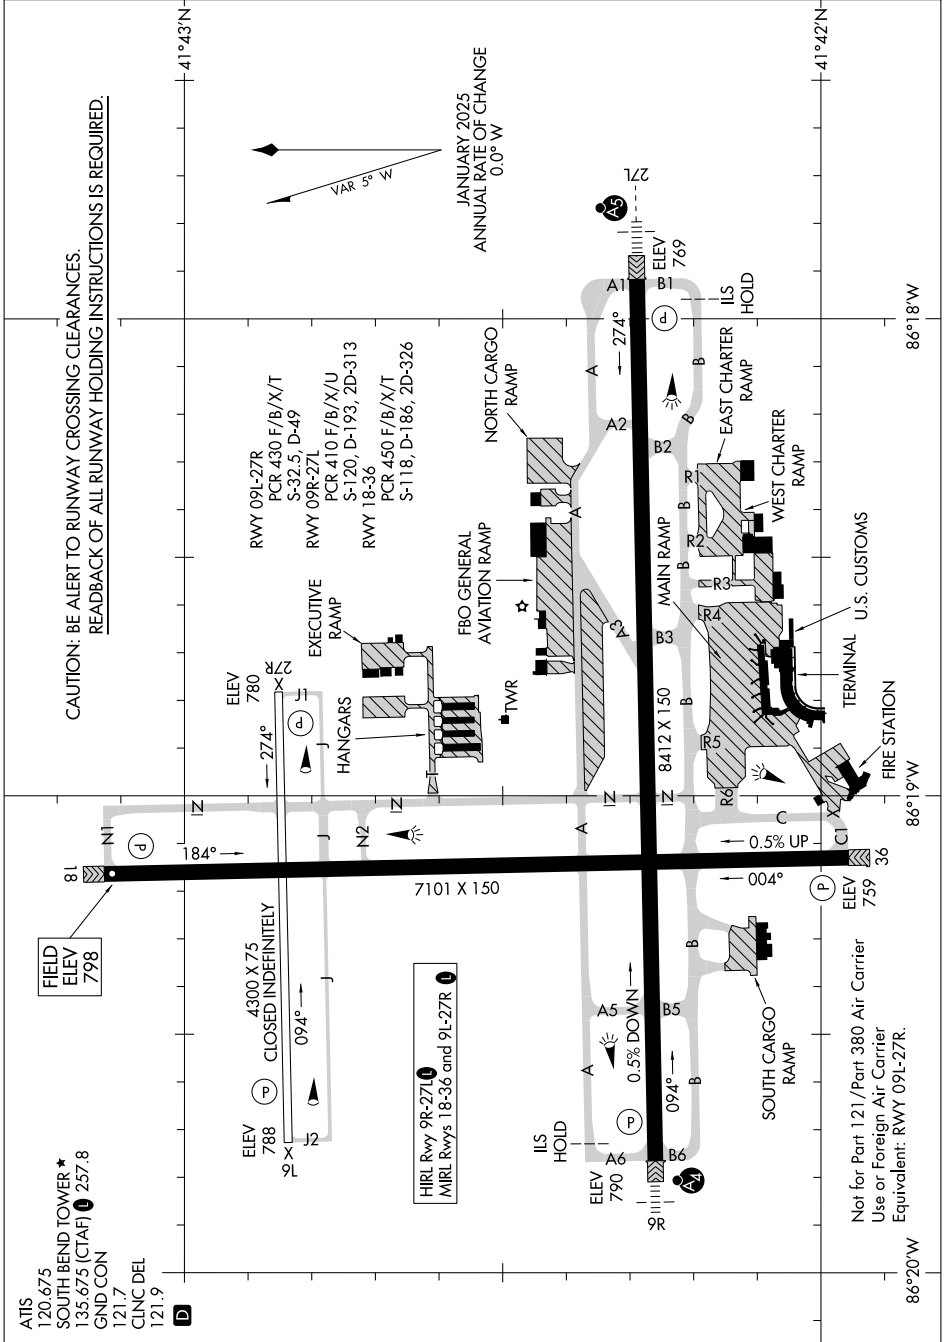

AIRPORT DIAGRAM

AL-399 (FAA)

SOUTH BEND INTL (SBN)
SOUTH BEND, INDIANA

EC-2, 14 MAY 2026 to 11 JUN 2026

EC-2, 14 MAY 2026 to 11 JUN 2026

AIRPORT DIAGRAM

SOUTH BEND, INDIANA
SOUTH BEND INTL (SBN)