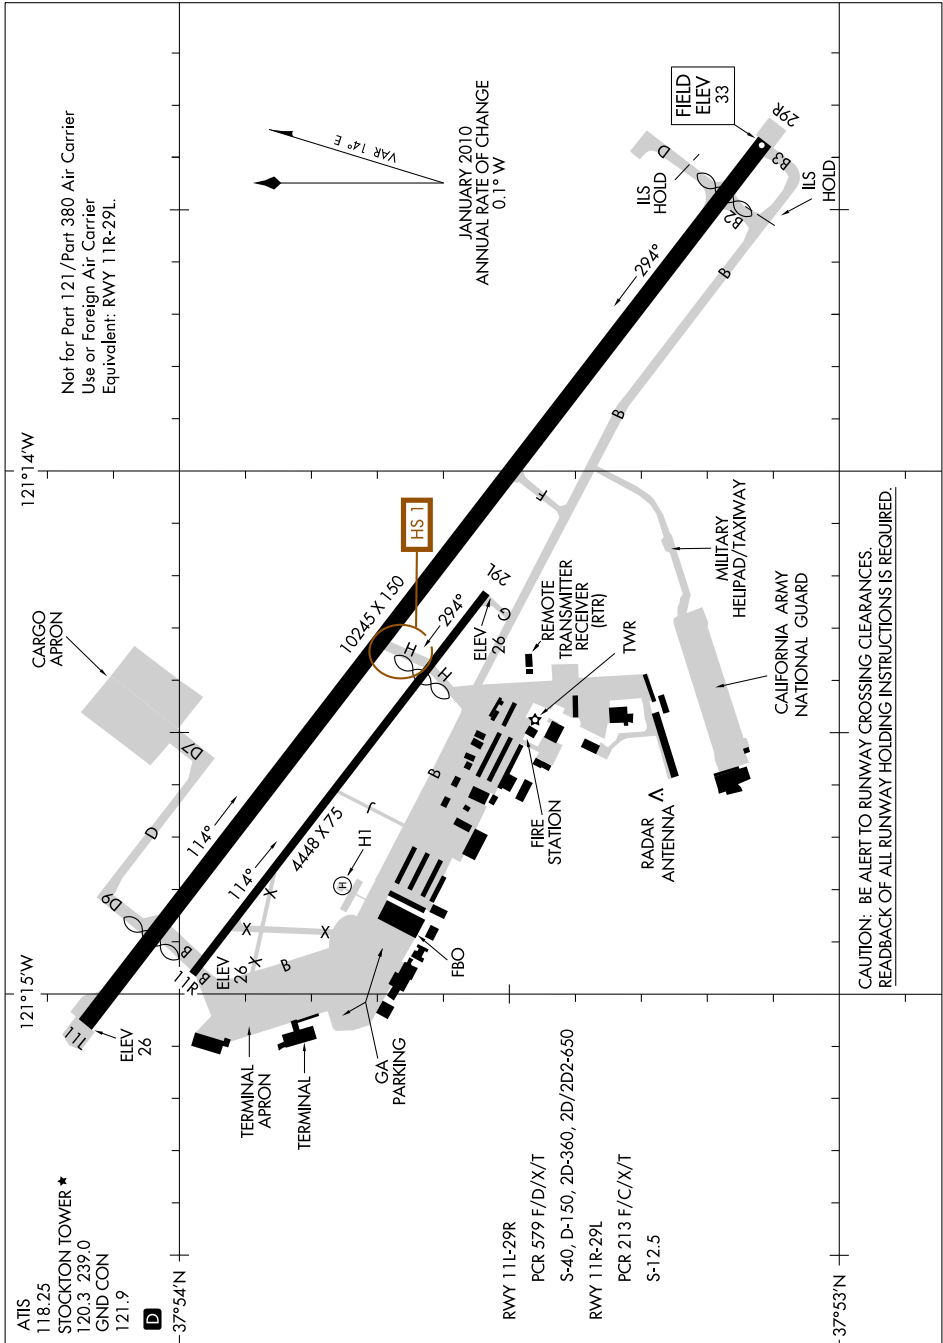

AIRPORT DIAGRAM

AL-407 (FAA)

STOCKTON METRO (SCK)
STOCKTON, CALIFORNIA

SW-2, 14 MAY 2026 to 11 JUN 2026

AIRPORT DIAGRAM

STOCKTON, CALIFORNIA
STOCKTON METRO (SCK)

SW-2, 14 MAY 2026 to 11 JUN 2026

CAUTION: BE ALERT TO RUNWAY CROSSING CLEARANCES.
READBACK OF ALL RUNWAY HOLDING INSTRUCTIONS IS REQUIRED.