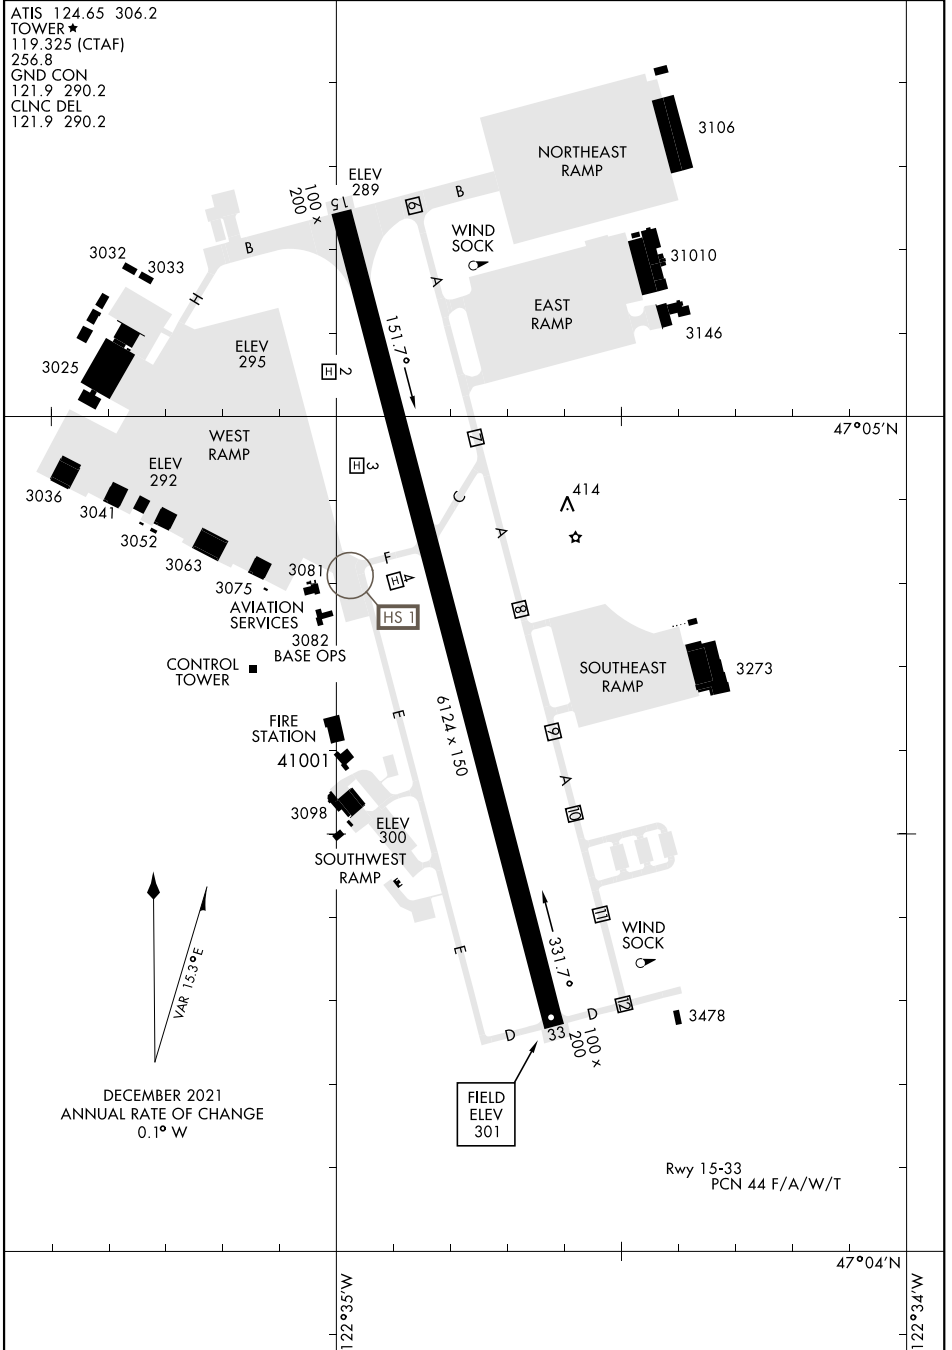

25107

AIRPORT DIAGRAM

GRAY AAF (JOINT BASE LEWIS MCCORD) (KGRF)
[USA] FORT LEWIS, WASHINGTON

NW-1, 14 MAY 2026 to 11 JUN 2026

NW-1, 14 MAY 2026 to 11 JUN 2026

AIRPORT DIAGRAM

FORT LEWIS, WASHINGTON
GRAY AAF (JOINT BASE LEWIS MCCORD) (KGRF)