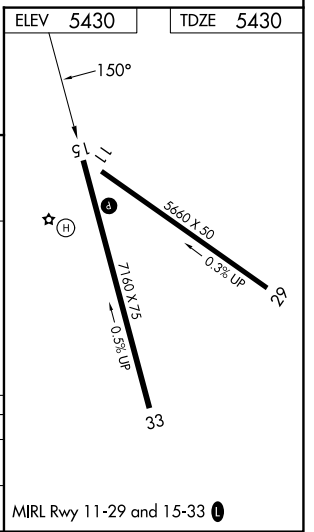

WAAS CH 42924 W15A	APP CRS 150°	Rwy Ldg TDZE Apt Elev	7160 5430 5430
--	------------------------	-----------------------------	---

RNAV (GPS) RWY 15

TONOPAH (TPH)

RNP APCH - GPS. When local altimeter setting not received, procedure NA.	MISSED APPROACH: Climb to 11000 direct AYUBE and on track 226° to ZOTUX and hold.
---	---

ASOS 118.875	NELLIS APP CON 119.35 254.4	UNICOM 123.0 (CTAF) 0
------------------------	---------------------------------------	---------------------------------

	GILVE	DOBZU	BEUTE	AWNIN	RW15	ZOTUX
	10700	8500	7800	6280		
	088°	120°	150°			
	6.9 NM	3.8 NM	4 NM	1.2 NM	0.9 NM	
CATEGORY	A	B	C	D		
LP MDA	5760-1 330 (400-1)			NA		
LNAV MDA	5820-1	390 (400-1)	5820-1½ 390 (400-1½)	NA		