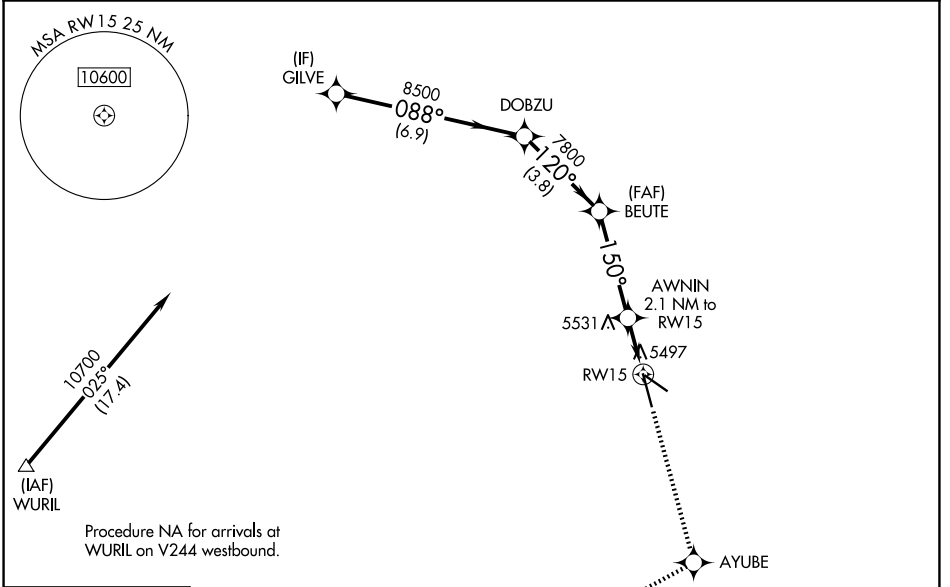

WAAS CH 42924 W15A	APP CRS 150°	Rwy Ldg TDZE Apt Elev	7160 5430 5430
--	------------------------	-----------------------------	---

RNAV (GPS) RWY 15

TONOPAH (TPH)

RNP APCH - GPS. When local altimeter setting not received, procedure NA.	MISSED APPROACH: Climb to 11000 direct AYUBE and on track 226° to ZOTUX and hold.
---	---

ASOS 118.875	NELLIS APP CON 119.35 254.4	UNICOM 123.0 (CTAF) 0
------------------------	---------------------------------------	---------------------------------

	GILVE	DOBZU	BEUTE	AWNIN	RW15	ZOTUX
	10700	8500	7800	6280		
	088°	120°	150°			
	6.9 NM	3.8 NM	4 NM	1.2 NM	0.9 NM	
CATEGORY	A	B	C	D		
LP MDA	5760-1 330 (400-1)			NA		
LNAV MDA	5820-1	390 (400-1)	5820-1½ 390 (400-1½)	NA		

SW-4, 14 MAY 2026 to 11 JUN 2026

SW-4, 14 MAY 2026 to 11 JUN 2026