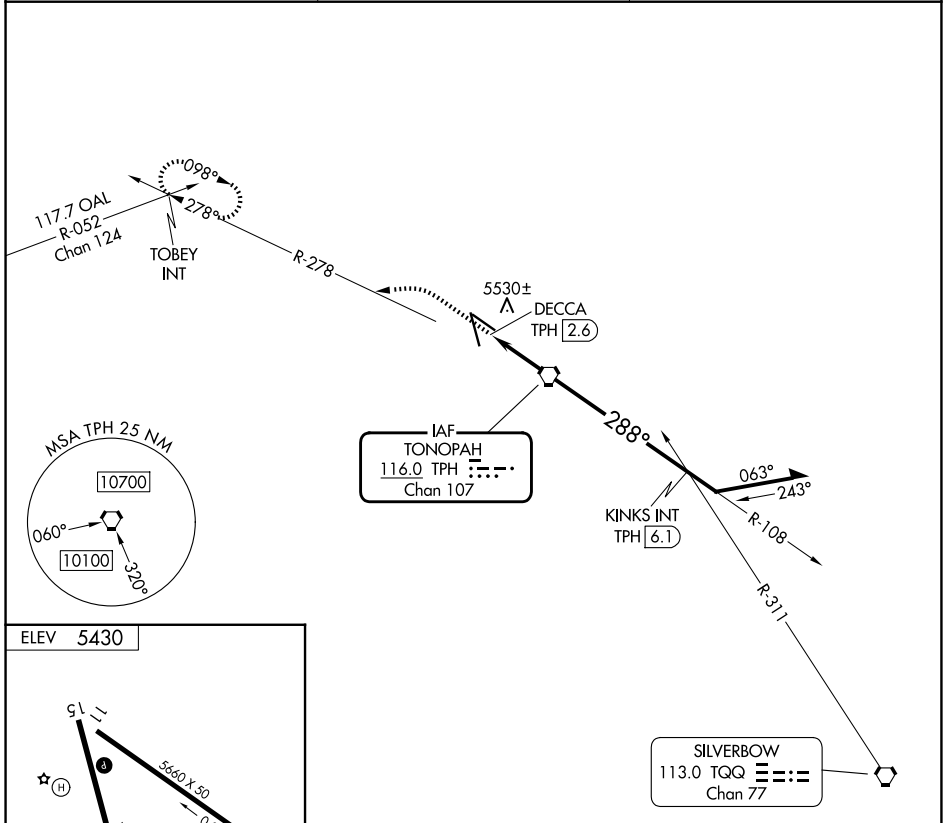

VORTAC TPH 116.0 Chan 107	APP CRS 288°	Rwy Ldg TDZE Apt Elev N/A N/A 5430
--	------------------------	---

VOR-A
TONOPAH (TPH)

⚠ Circling Rwy 11 NA at night. When local altimeter setting not received, procedure NA. Circling NA for Cat D southwest of Rwy 15-33.

MISSED APPROACH: Climb to 6800 then climbing left turn to 8700 on heading 250° and on TPH VORTAC R-278 to TOBEY INT and hold.

ASOS 118.875	NELLIS APP CON 119.35 254.4	UNICOM 123.0 (CTAF) 📞
------------------------	---------------------------------------	--

FAF to MAP 2.6 NM		CATEGORY	A	B	C	D
Knots	60 90 120 150 180	CIRCLING	6640-1¼ 1210 (1300-1¼)	6640-1½ 1210 (1300-1½)	6640-3	1210 (1300-3)
Min:Sec	2:36 1:44 1:18 1:02 0:52					

SW-4, 14 MAY 2026 to 11 JUN 2026

SW-4, 14 MAY 2026 to 11 JUN 2026