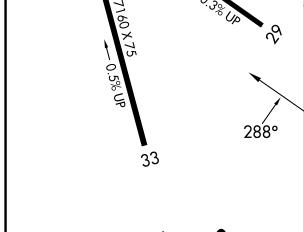

VORTAC TPH 116.0 Chan 107	APP CRS 288°	Rwy Ldg TDZE Apt Elev N/A N/A 5430
--	------------------------	---

VOR-A
TONOPAH (TPH)

⚠ Circling Rwy 11 NA at night. When local altimeter setting not received, procedure NA. Circling NA for Cat D southwest of Rwy 15-33.

MISSED APPROACH: Climb to 6800 then climbing left turn to 8700 on heading 250° and on TPH VORTAC R-278 to TOBEY INT and hold.

ASOS 118.875	NELLIS APP CON 119.35 254.4	UNICOM 123.0 (CTAF) 📞
------------------------	---------------------------------------	--

FAF to MAP 2.6 NM		CATEGORY	A	B	C	D
Knots	60 90 120 150 180	CIRCLING	6640-1¼ 1210 (1300-1¼)	6640-1½ 1210 (1300-1½)	6640-3	1210 (1300-3)
Min:Sec	2:36 1:44 1:18 1:02 0:52					

SW-4, 14 MAY 2026 to 11 JUN 2026