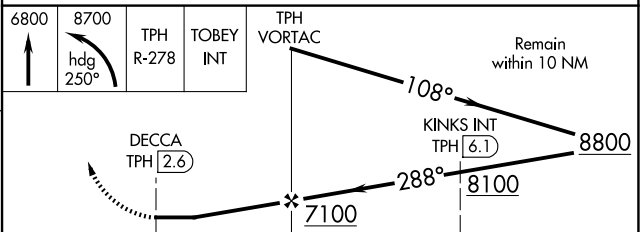

VORTAC TPH 116.0 Chan 107	APP CRS 288°	Rwy Ldg TDZE Apt Elev N/A N/A 5430
--	------------------------	---

VOR-A
TONOPAH (TPH)

⚠ Circling Rwy 11 NA at night. When local altimeter setting not received, procedure NA. Circling NA for Cat D southwest of Rwy 15-33.

MISSED APPROACH: Climb to 6800 then climbing left turn to 8700 on heading 250° and on TPH VORTAC R-278 to TOBEY INT and hold.

ASOS 118.875	NELLIS APP CON 119.35 254.4	UNICOM 123.0 (CTAF) 📞
------------------------	---------------------------------------	--