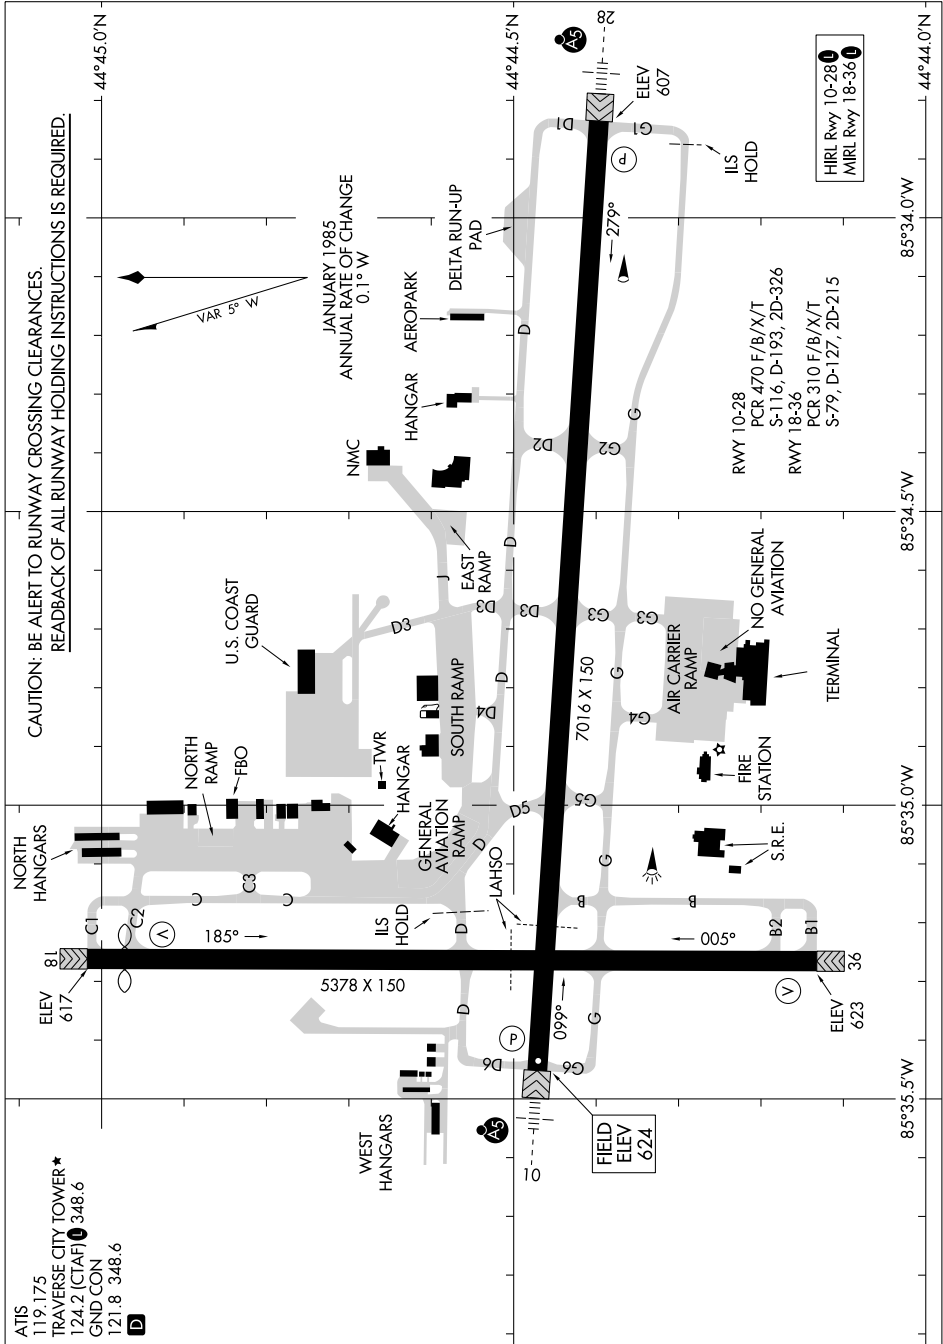

AIRPORT DIAGRAM

AL-425 (FAA)

CHERRY CAPITAL (TVC)
TRAVERSE CITY, MICHIGAN

EC-1, 14 MAY 2026 to 11 JUN 2026

EC-1, 14 MAY 2026 to 11 JUN 2026

AIRPORT DIAGRAM

TRAVERSE CITY, MICHIGAN
CHERRY CAPITAL (TVC)