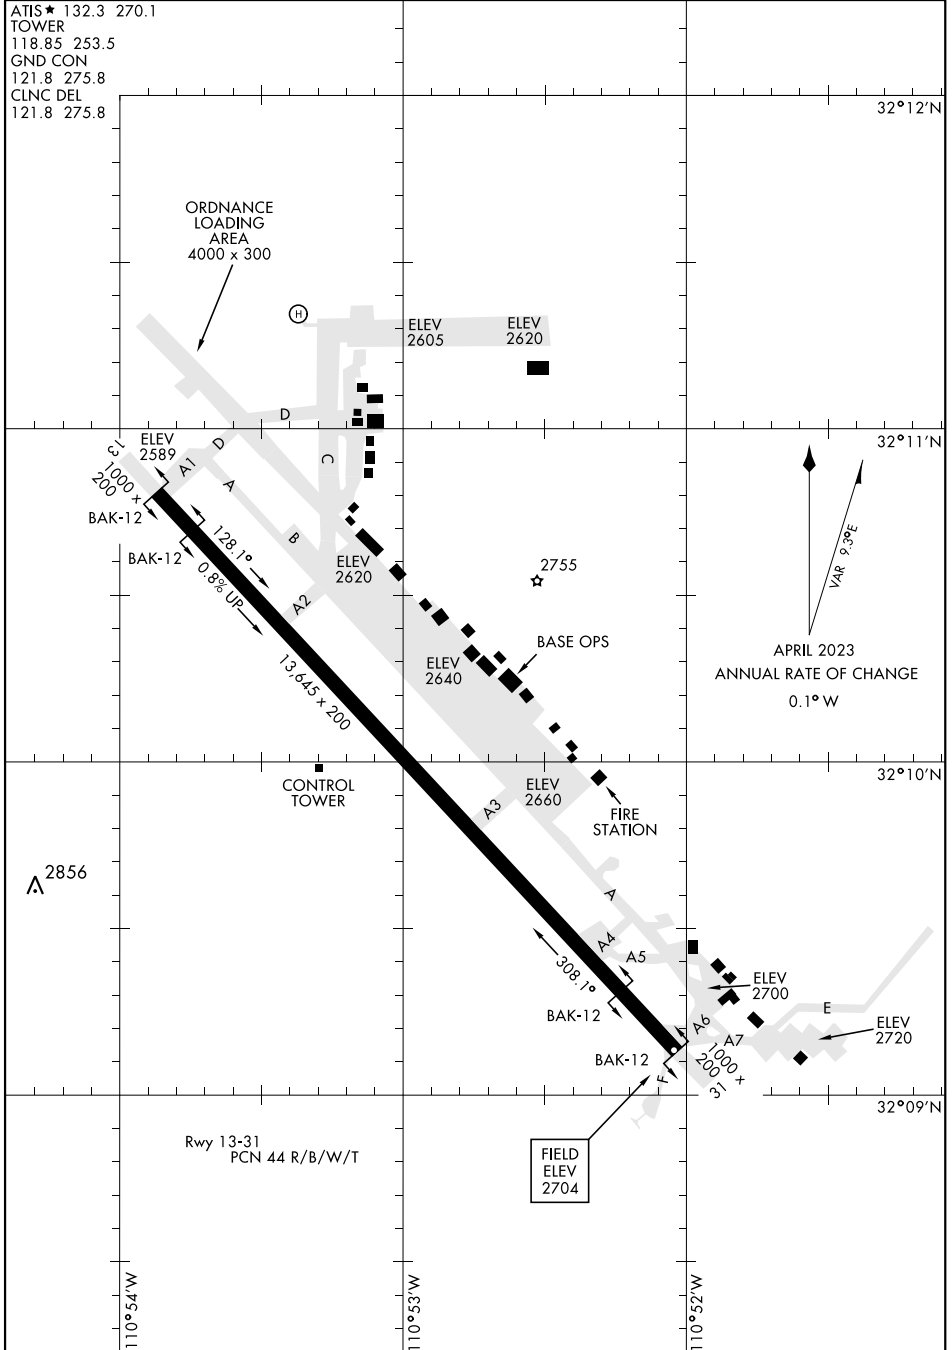

AIRPORT DIAGRAM

[USAF]

DAVIS-MONTHAN AFB (KDMA)

TUCSON, ARIZONA

SW-4, 14 MAY 2026 to 11 JUN 2026

SW-4, 14 MAY 2026 to 11 JUN 2026

AIRPORT DIAGRAM

TUCSON, ARIZONA
DAVIS-MONTHAN AFB (KDMA)