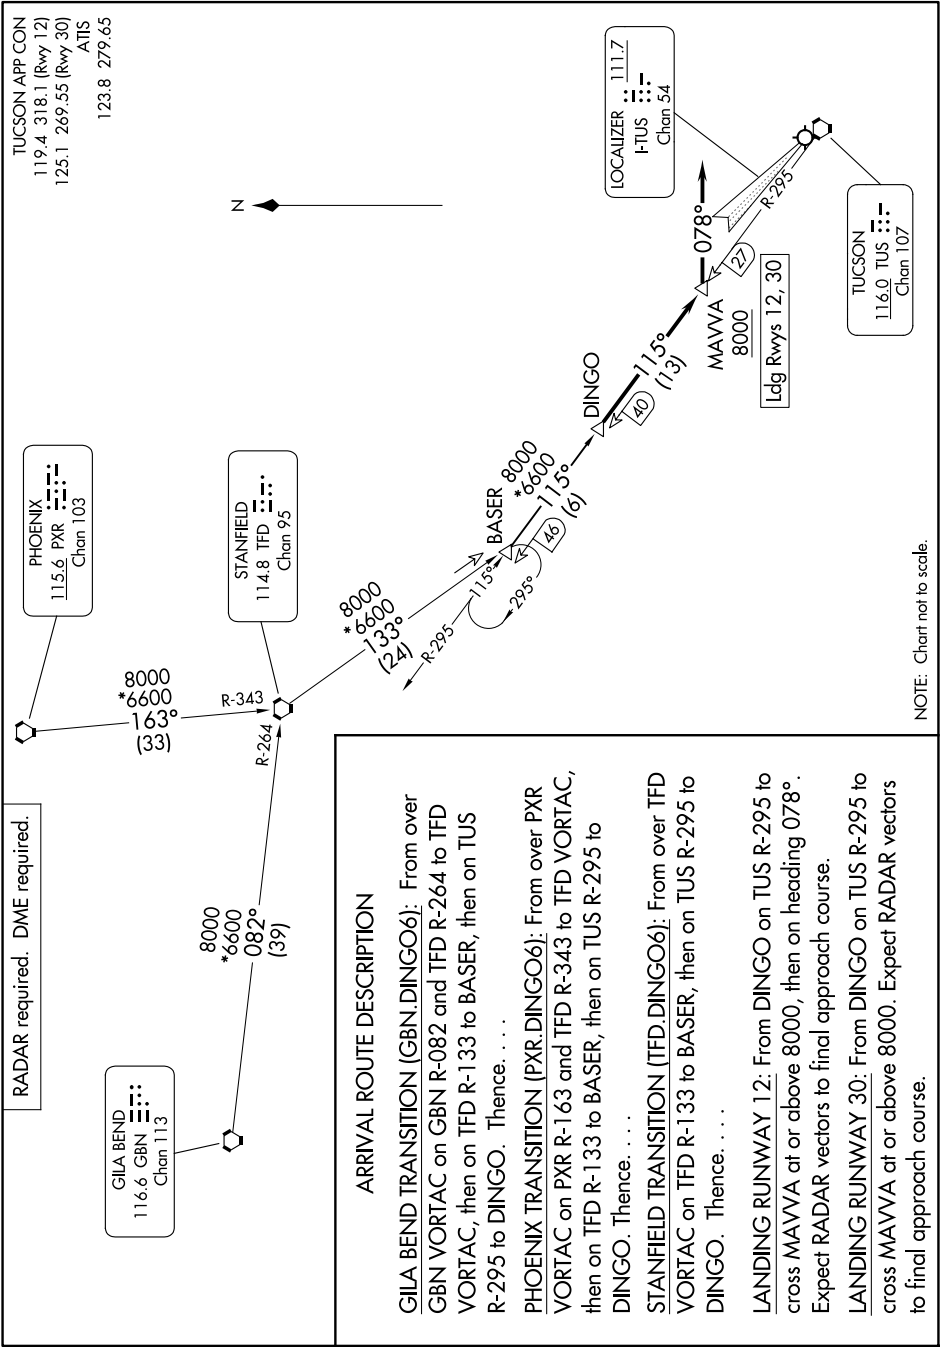

DINGO SIX ARRIVAL

AL-430 (FAA)

TUCSON INTL (TUS)
TUCSON, ARIZONA

SW-4, 14 MAY 2026 to 11 JUN 2026

TUCSON APP CON
119.4 318.1 (Rwy 12)
125.1 269.55 (Rwy 30)
ATIS
123.8 279.65

LOCALIZER 111.7
F-TUS
Chan 54

TUCSON
116.0 TUS
Chan 107

NOTE: Chart not to scale.

SW-4, 14 MAY 2026 to 11 JUN 2026