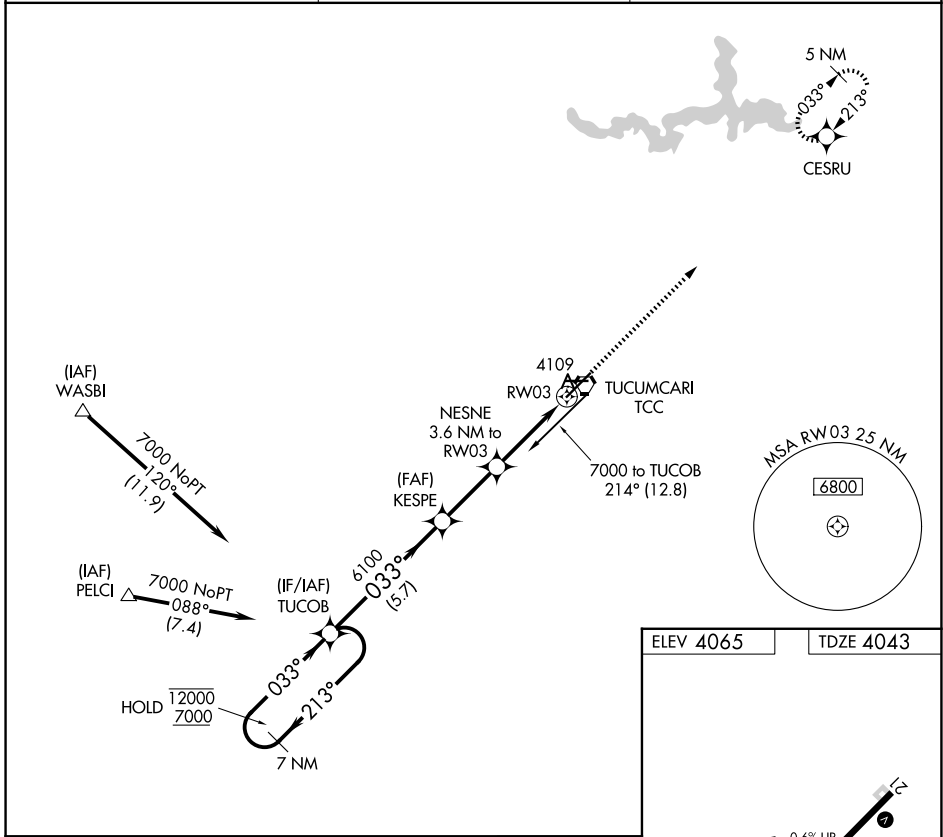

RNAV (GPS) RWY 3

TUCUMCARI MUNI (TCC)

APP CRS	Rwy Ldg	7104
033°	TDZE	4043
	Apt Elev	4065

RNP APCH - GPS.

When local altimeter setting not received, procedure NA.

MISSED APPROACH: Climb to 6000 direct CESRU and hold.

ASOS
119.275

ALBUQUERQUE CENTER
126.85 285.6

UNICOM
122.95 (CTAF) 0

ELEV 4065	TDZE 4043
-----------	-----------

CATEGORY	A	B	C	D
LNAV MDA	4360-1 317 (400-1)			

SW-1, 14 MAY 2026 to 11 JUN 2026

SW-1, 14 MAY 2026 to 11 JUN 2026