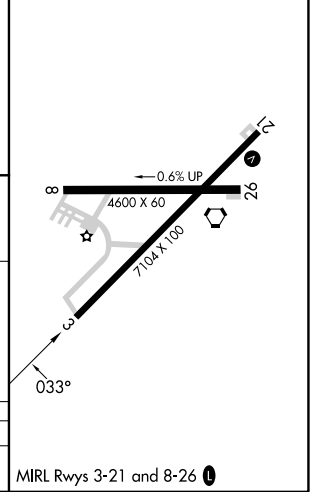

CATEGORY	A	B	C	D
LNAV MDA	4360-1 317 (400-1)			

SW-1, 14 MAY 2026 to 11 JUN 2026

SW-1, 14 MAY 2026 to 11 JUN 2026