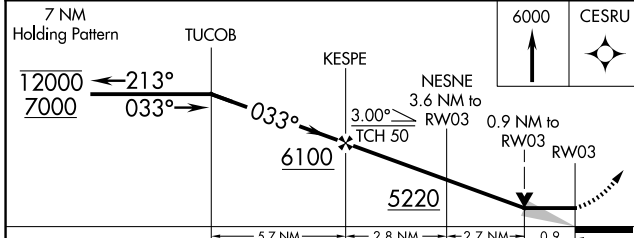

CATEGORY	A	B	C	D
LNAV MDA	4360-1 317 (400-1)			

SW-1, 14 MAY 2026 to 11 JUN 2026

SW-1, 14 MAY 2026 to 11 JUN 2026