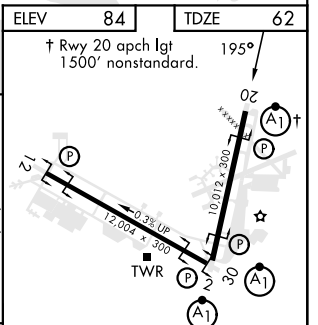

VALPARAISO DESTIN FT WALTON BEACH, FLORIDA

RNAV (GPS) RWY 20

APCH CRS	Rwy ldg	10.012
195°	TDZE	62
	Arprt Elev	84

[USAF] EGLIN AFB DESTIN FORT WALTON BEACH (KVPS)

RNP APCH - GPS	ALSIF-1	MISSED APPROACH: Climb to 3000 direct ELISS and hold.
* When ALS inop increase CAT AB RVR to 55, vis to 1 mile; CAT CDE vis to 1 3/8 miles.		

ATIS ★	APP CON	TOWER	GND CON	CLNC DEL
134.625 273.5	125.1 281.45 271° - 089° 132.1 360.6 090° - 270°	118.2 353.65	121.8 335.8	127.7 377.2

CATEGORY	A	B	C	D	E
LNAV MDA *	540/24	478 (500-1/2)	540/50	478	(500-1)
CIRCLING	600-1	516 (600-1)	680-1 1/2 596 (600-1 1/2)	680-2 596 (600-2)	700-2 1/4 616 (700-2 1/4)

HIRL all rwys

VALPARAISO DESTIN FT WALTON BEACH, FLORIDA EGLIN AFB DESTIN FORT WALTON BEACH (KVPS)
 Amdt 1 16MAY24 30°29'N-86°32'W

RNAV (GPS) RWY 20

SE-3, 14 MAY 2026 to 11 JUN 2026

SE-3, 14 MAY 2026 to 11 JUN 2026