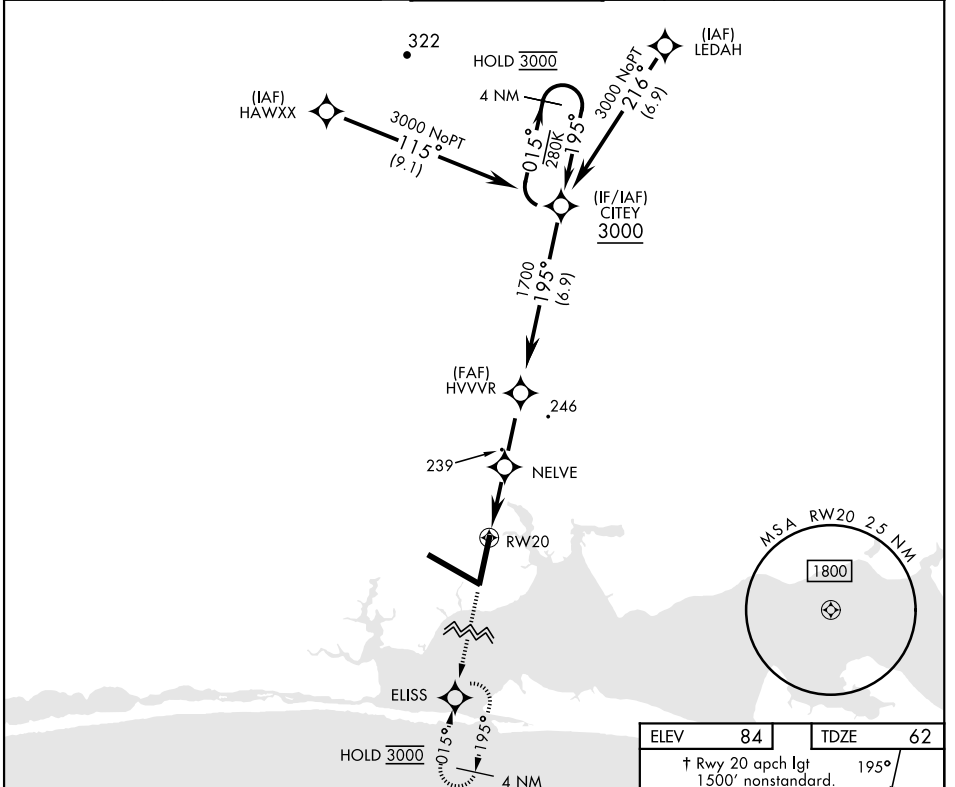

VALPARAISO DESTIN FT WALTON BEACH, FLORIDA

RNAV (GPS) RWY 20

APCH CRS	Rwy ldg	10.012
195°	TDZE	62
	Arprt Elev	84

[USAF] EGLIN AFB DESTIN FORT WALTON BEACH (KVPS)

RNP APCH - GPS	ALSIF-1	MISSED APPROACH: Climb to 3000 direct ELISS and hold.
* When ALS inop increase CAT AB RVR to 55, vis to 1 mile; CAT CDE vis to 1 3/8 miles.		

ATIS ★	APP CON	TOWER	GND CON	CLNC DEL
134.625 273.5	125.1 281.45 271° - 089° 132.1 360.6 090° - 270°	118.2 353.65	121.8 335.8	127.7 377.2

CATEGORY	A	B	C	D	E
LNAV MDA *	540/24	478 (500-1/2)	540/50	478	(500-1)
CIRCLING	600-1	516 (600-1)	680-1 1/2 596 (600-1 1/2)	680-2 596 (600-2)	700-2 1/4 616 (700-2 1/4)

HIRL all rwys

VALPARAISO DESTIN FT WALTON BEACH, FLORIDA EGLIN AFB DESTIN FORT WALTON BEACH (KVPS)
 Amdt 1 16MAY24 30°29'N-86°32'W

RNAV (GPS) RWY 20

SE-3, 14 MAY 2026 to 11 JUN 2026

SE-3, 14 MAY 2026 to 11 JUN 2026