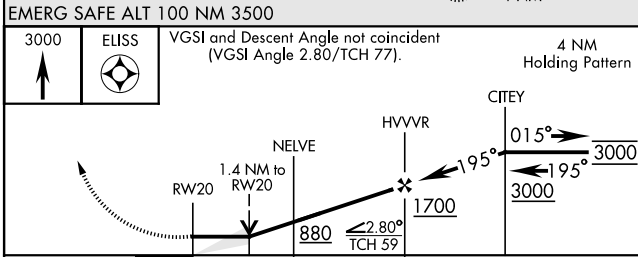

VALPARAISO DESTIN FT WALTON BEACH, FLORIDA

RNAV (GPS) RWY 20

APCH CRS	Rwy ldg	10.012
195°	TDZE	62
	Arprt Elev	84

[USAF] EGLIN AFB DESTIN FORT WALTON BEACH (KVPS)

RNP APCH - GPS	ALSIF-1	MISSED APPROACH: Climb to 3000 direct ELISS and hold.
* When ALS inop increase CAT AB RVR to 55, vis to 1 mile; CAT CDE vis to 1 3/8 miles.		

ATIS ★	APP CON	TOWER	GND CON	CLNC DEL
134.625 273.5	125.1 281.45 271° - 089° 132.1 360.6 090° - 270°	118.2 353.65	121.8 335.8	127.7 377.2

CATEGORY	A	B	C	D	E
LNAV MDA *	540/24	478 (500-1/2)	540/50	478	(500-1)
CIRCLING	600-1	516 (600-1)	680-1 1/2 596 (600-1 1/2)	680-2 596 (600-2)	700-2 1/4 616 (700-2 1/4)

HIRL all rwys

VALPARAISO DESTIN FT WALTON BEACH, FLORIDA EGLIN AFB DESTIN FORT WALTON BEACH (KVPS)
 Amdt 1 16MAY24 30°29'N-86°32'W

RNAV (GPS) RWY 20

SE-3, 14 MAY 2026 to 11 JUN 2026

SE-3, 14 MAY 2026 to 11 JUN 2026