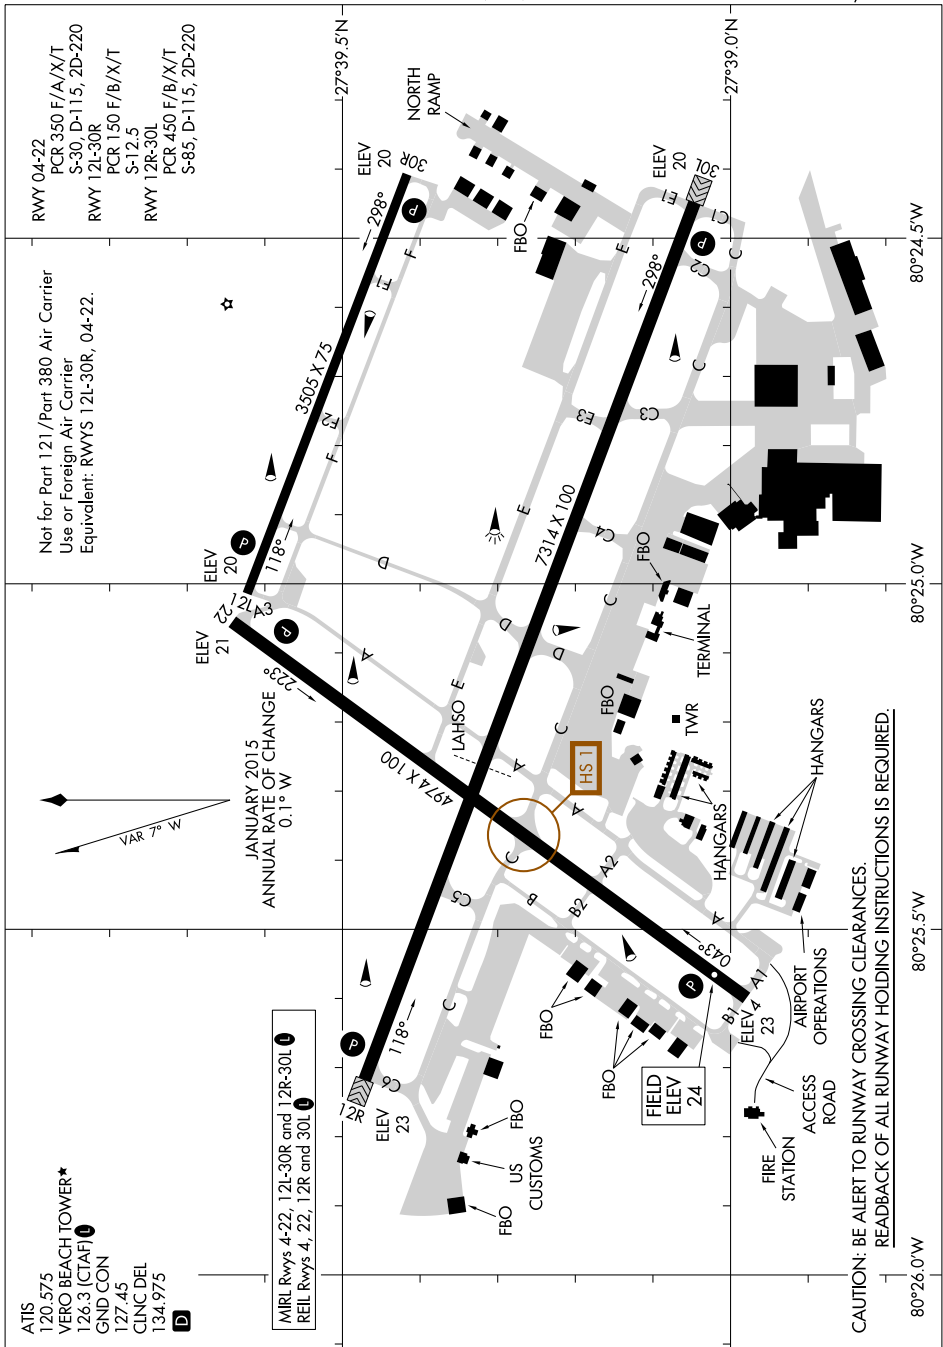

AIRPORT DIAGRAM

AL-437 (FAA)

VERO BEACH RGNL (V.R.B)
VERO BEACH, FLORIDA

SE-3, 14 MAY 2026 to 11 JUN 2026

SE-3, 14 MAY 2026 to 11 JUN 2026

AIRPORT DIAGRAM

VERO BEACH, FLORIDA
VERO BEACH RGNL (V.R.B)