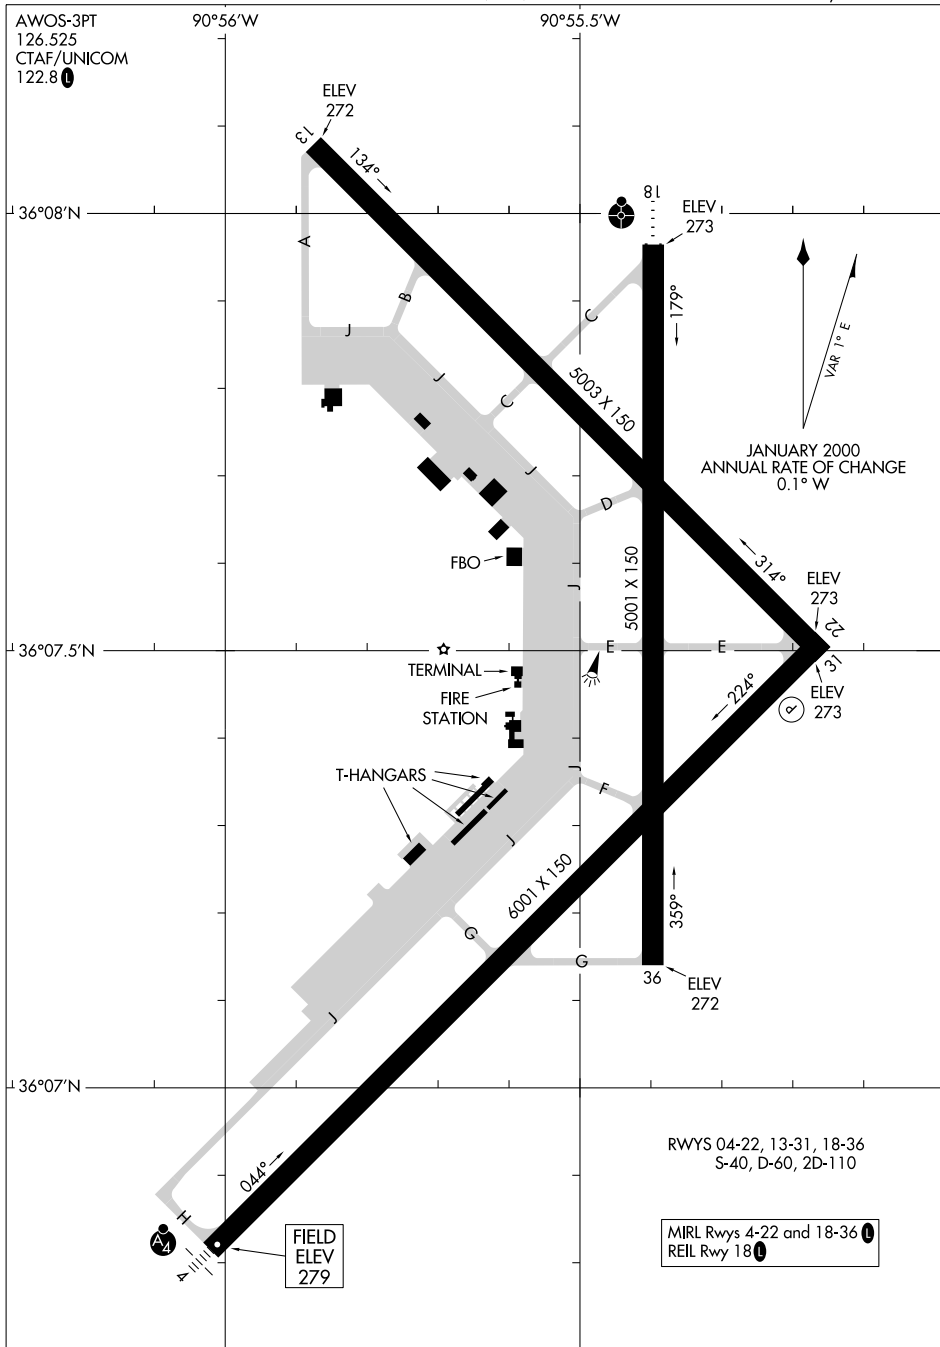

# AIRPORT DIAGRAM

AL-441 (FAA)

WALNUT RIDGE RGNL (A.R.G)  
WALNUT RIDGE, ARKANSAS

AWOS-3PT  
126.525  
CTAF/UNICOM  
122.8

90°56'W

90°55.5'W

36°08'N

36°07.5'N

36°07'N

SC-1, 14 MAY 2026 to 11 JUN 2026

SC-1, 14 MAY 2026 to 11 JUN 2026

RWYS 04-22, 13-31, 18-36  
S-40, D-60, 2D-110

MIRL Rwy 4-22 and 18-36  
REIL Rwy 18