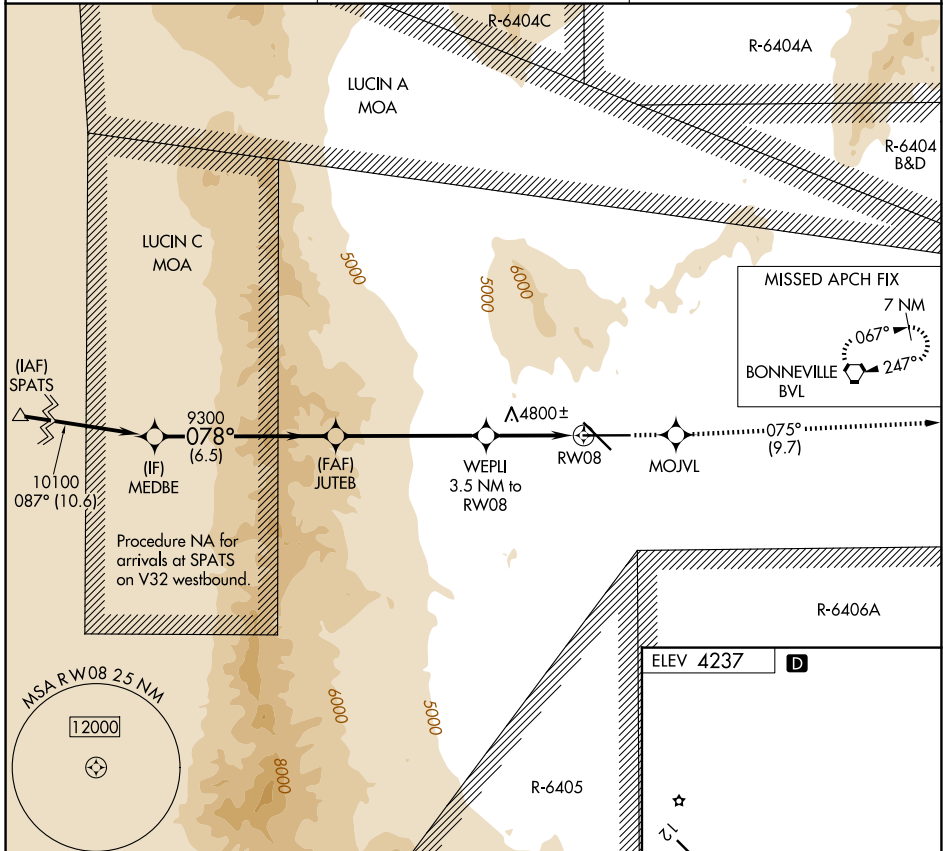

APP CRS 078°	Rwy Ldg TDZE Apt Elev	N/A N/A 4237
------------------------	-----------------------------	---

RNAV (GPS)-C WENDOVER (ENV)

⚠ Circling NA north of Rwy 8-26. DME/DME RNP-0.3 NA. **MISSED APPROACH:** Climb to 9000 direct MOJVL and on track 075° to BVL VORTAC and hold, continue climb-in-hold to 9000.

AWOS-3PT 120.55	SALT LAKE CENTER 128.55 269.175	UNICOM 122.8 (CTAF) D
---------------------------	---	--

SW-4, 14 MAY 2026 to 11 JUN 2026

SW-4, 14 MAY 2026 to 11 JUN 2026

CATEGORY	A	B	C	D	E
CIRCLING	6020-1¼ 1783 (1800-1¼)	6020-1½ 1783 (1800-1½)	6020-3	1783 (1800-3)	

REIL Rwy 8, 12, 26 and 30 **D**
MIRL Rwy 8-26 and 12-30 **D**