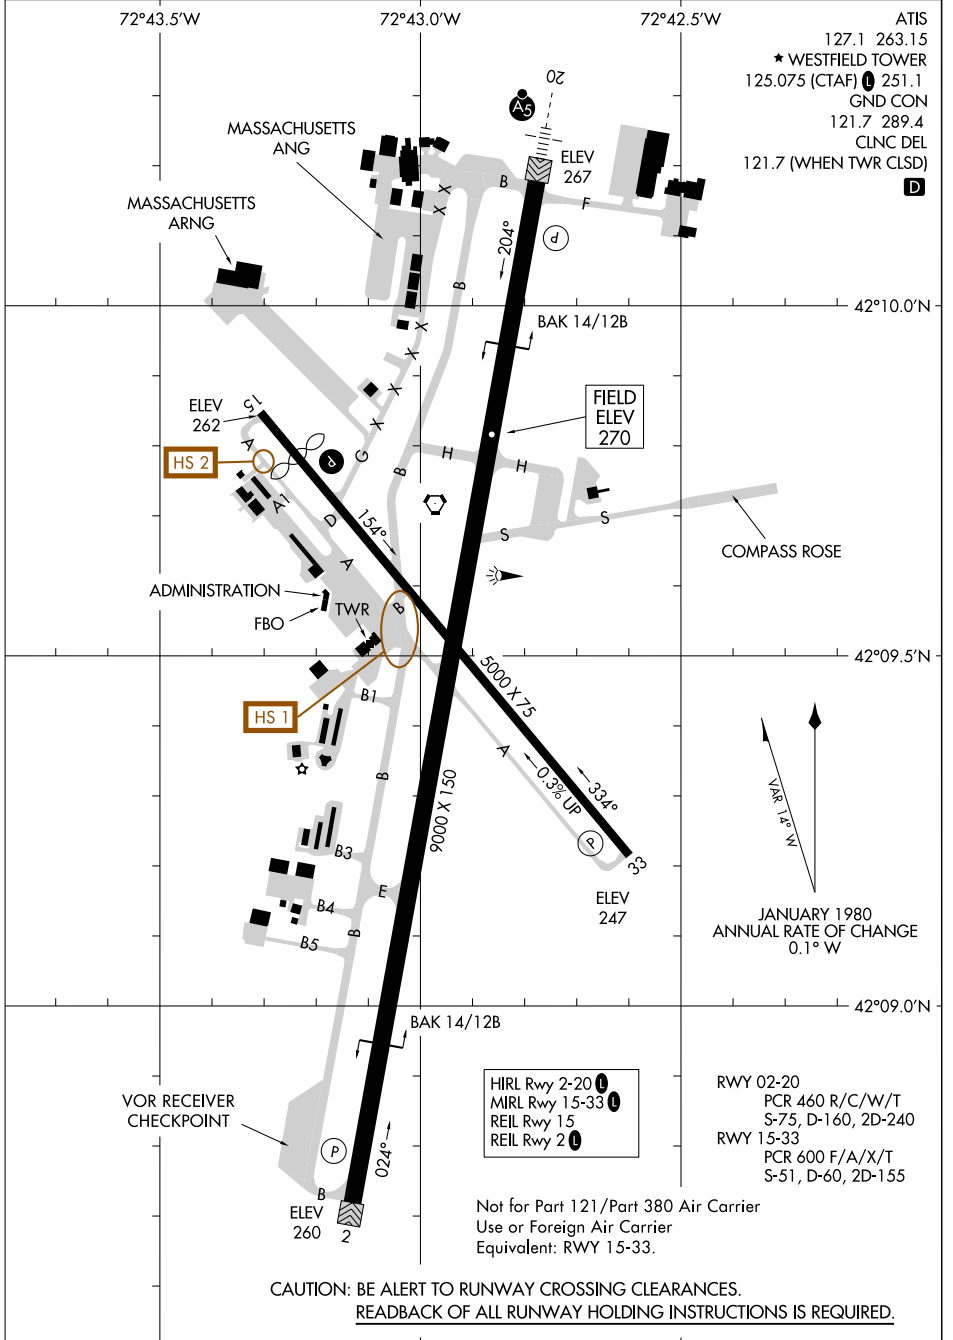

AIRPORT DIAGRAM

AL-446 (FAA)

WESTFIELD-BARNES RGNL (B.A.F)
WESTFIELD/SPRINGFIELD, MASSACHUSETTS

NE-1, 14 MAY 2026 to 11 JUN 2026

NE-1, 14 MAY 2026 to 11 JUN 2026

AIRPORT DIAGRAM

WESTFIELD/SPRINGFIELD, MASSACHUSETTS
WESTFIELD-BARNES RGNL (B.A.F)