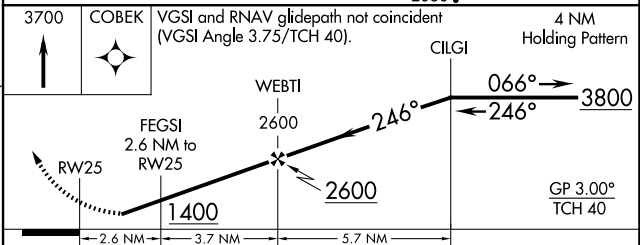

CATEGORY	A	B	C	D
LPV DA		NA		
LNAV/VNAV DA	NA			
LNAV MDA	1240-1	696 (700-1)	NA	
CIRCLING	1320-1 776 (800-1)	1380-1 1/4 836 (900-1 1/4)	NA