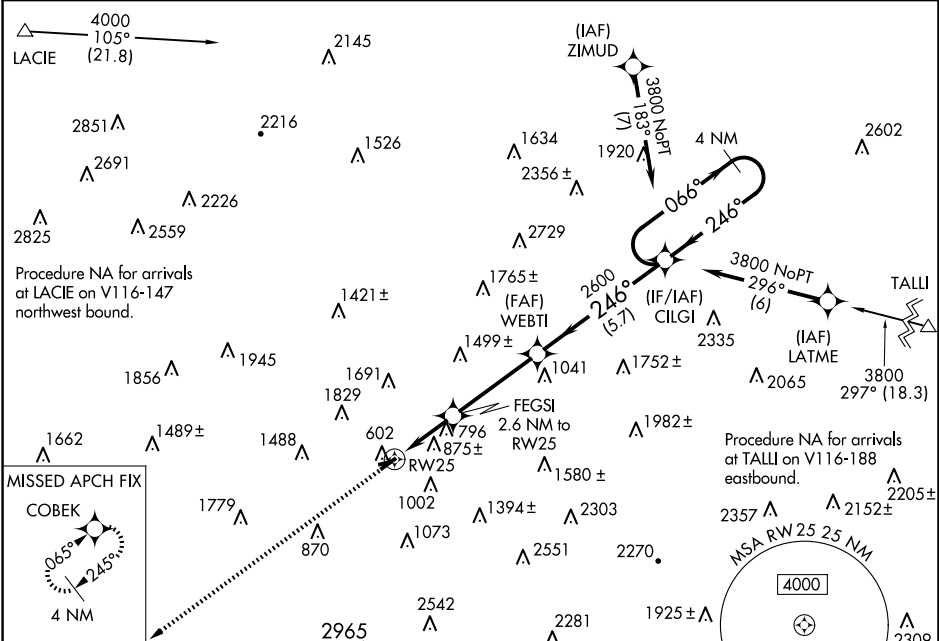

WAAS CH 45824 W25A	APP CRS 246°	Rwy Idg TDZE 544 Apt Elev 544	3375 544 544
--	------------------------	---	---

RNAV (GPS) RWY 25

WILKES-BARRE WYOMING VALLEY (WBW)

RNP APCH - GPS.

NA Circling NA to Rwy 9 and 27. Rwy 25 helicopter visibility reduction below 3/4 SM NA.
NA Baro-VNAV NA. Use AVP altimeter setting. Circling NA NW of Rwy 7-25.

MISSED APPROACH:
 Climb to 3700 direct COBEK and hold.

AVP ASOS 135.75	WILKES-BARRE APP CON 126.3 256.7	UNICOM 122.8 (CTAF)
---------------------------	--	-------------------------------

NE-4, 14 MAY 2026 to 11 JUN 2026

NE-4, 14 MAY 2026 to 11 JUN 2026

ELEV 544	TDZE 544
-----------------	-----------------

CATEGORY	A	B	C	D
LPV DA		NA		
LNAV/VNAV DA	NA			
LNAV MDA	1240-1	696 (700-1)	NA	
CIRCLING	1320-1 776 (800-1)	1380-1 1/4 836 (900-1 1/4)	NA	