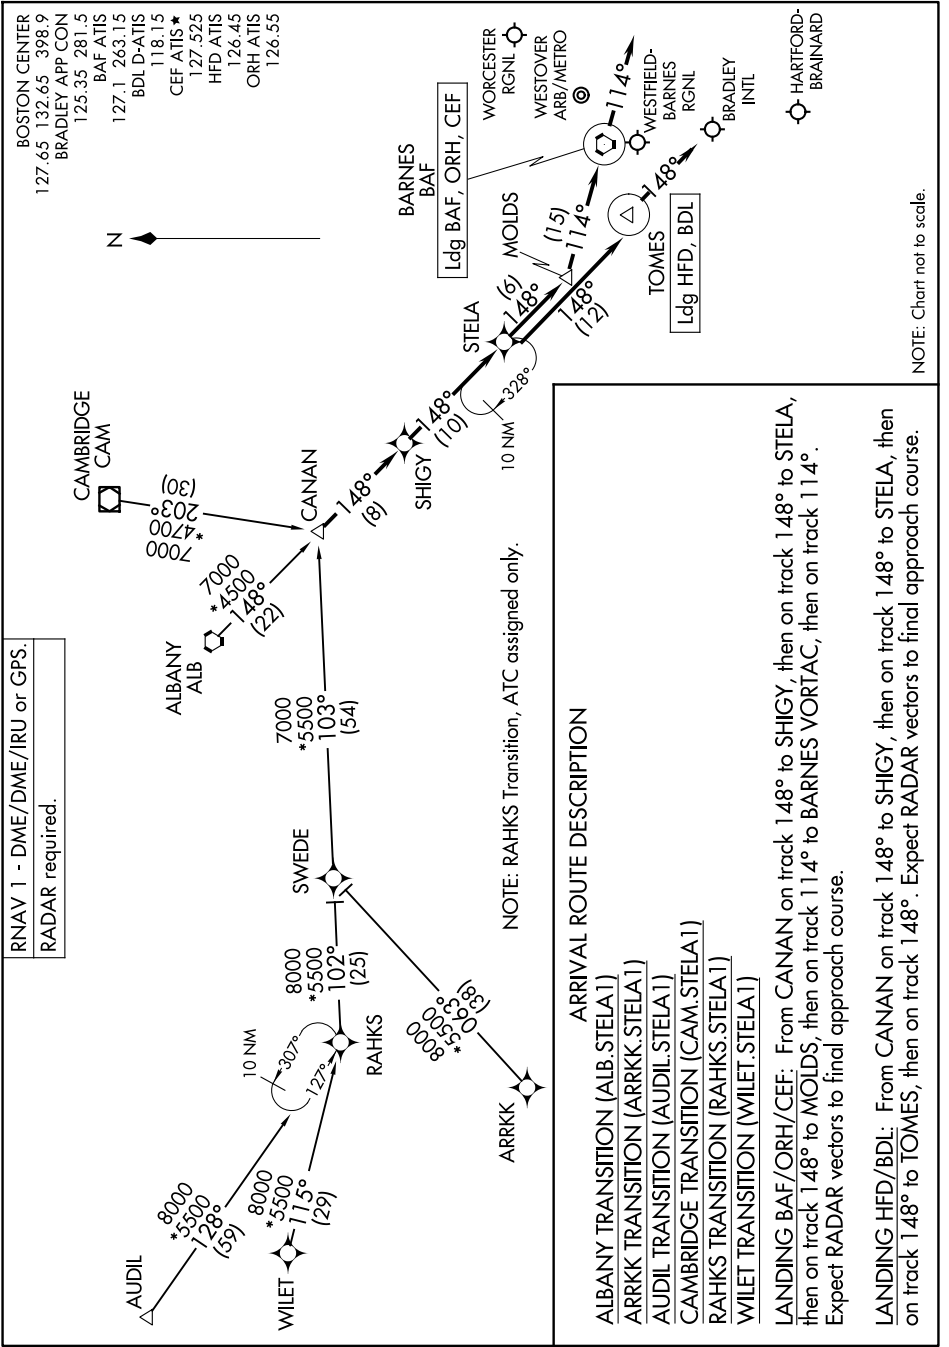

STELA ONE ARRIVAL (RNAV)

WINDSOR LOCKS, CONNECTICUT

NE-1, 14 MAY 2026 to 11 JUN 2026

WINDSOR LOCKS, CONNECTICUT

NE-1, 14 MAY 2026 to 11 JUN 2026